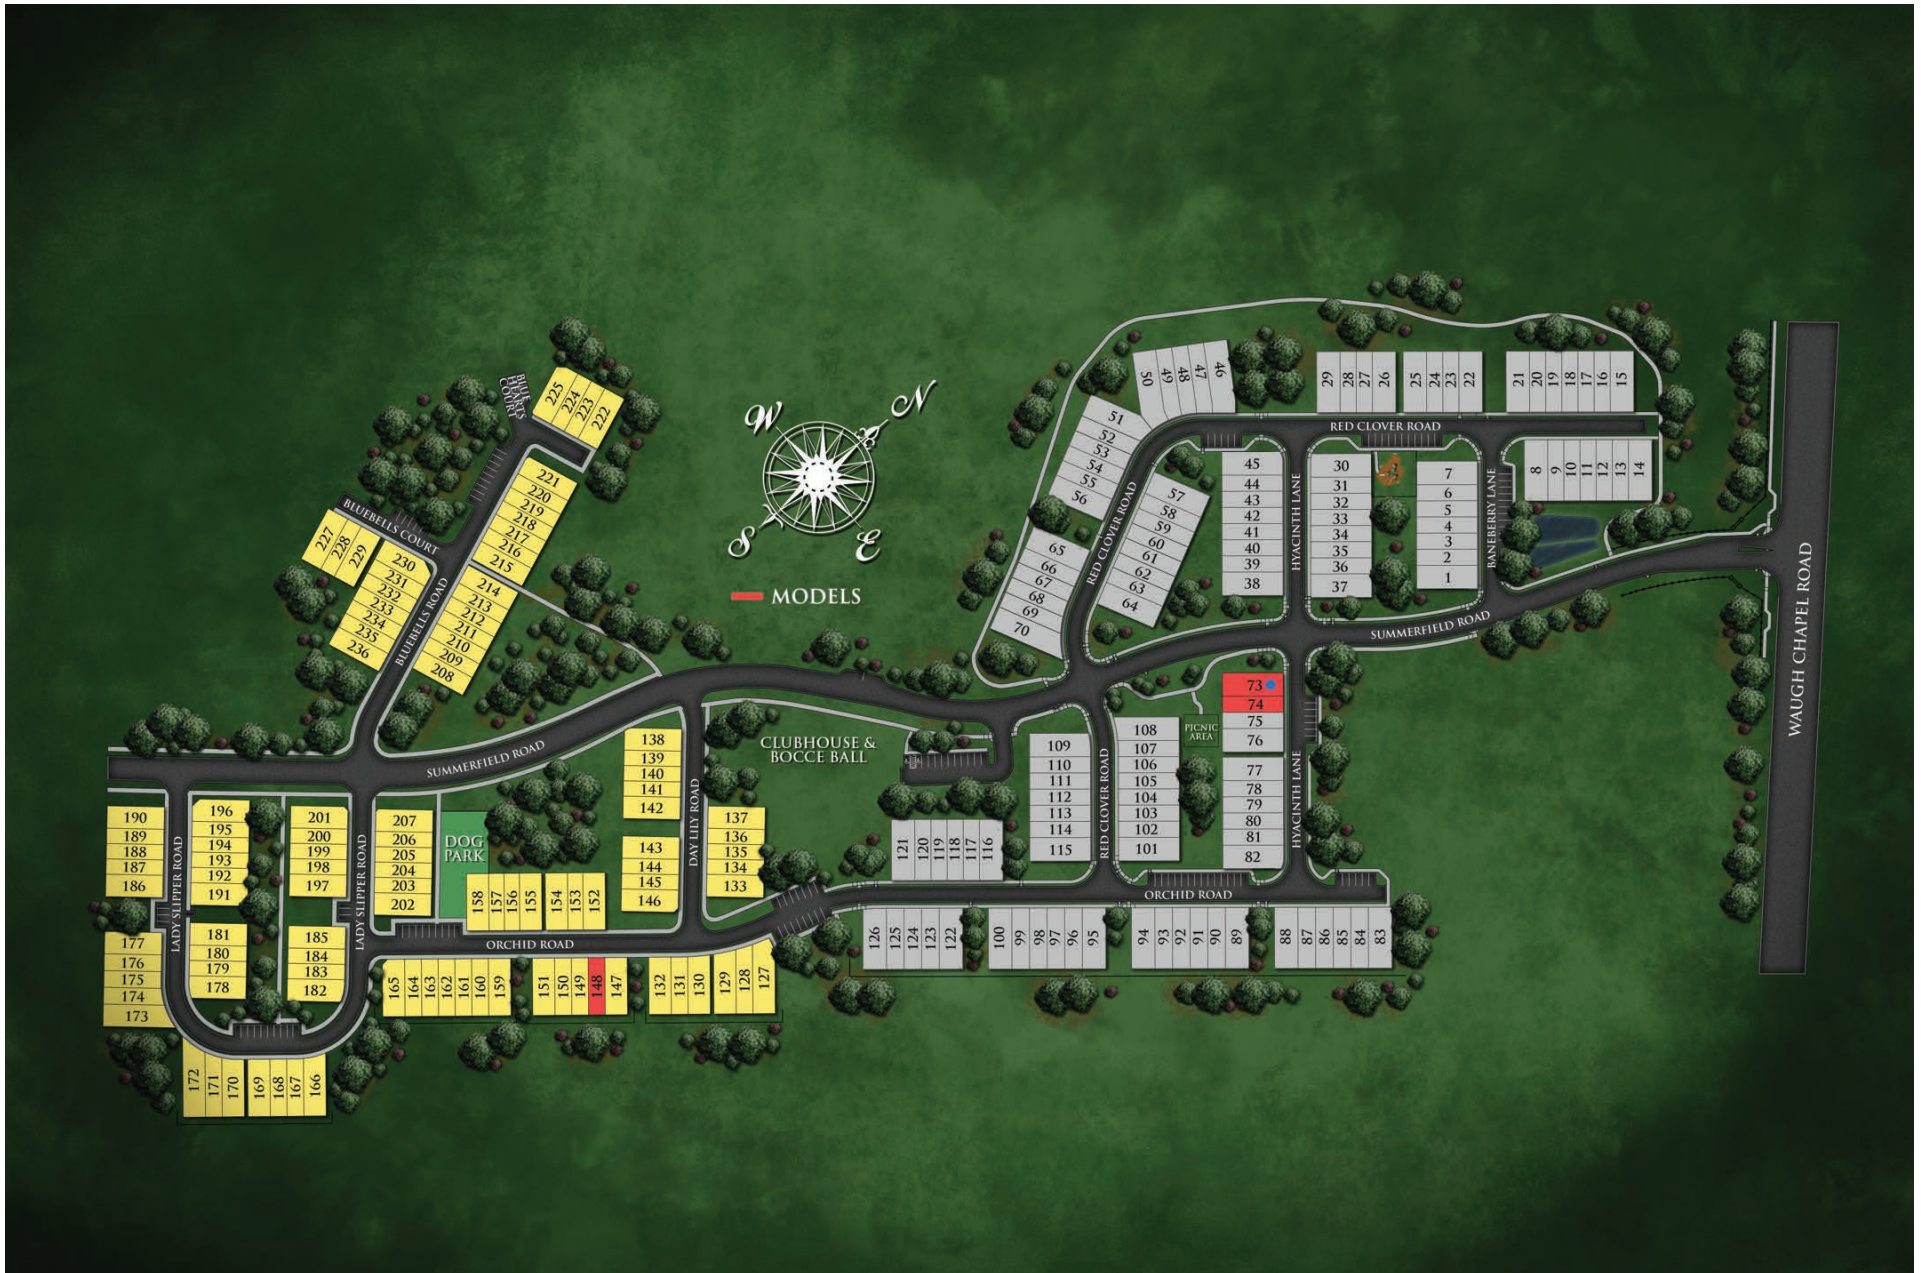

Summerfield Village

Homesites

LENNAR®

Summerfield Village | Gambrills, MD 21054 | 888-214-2073 | LennarMD.com