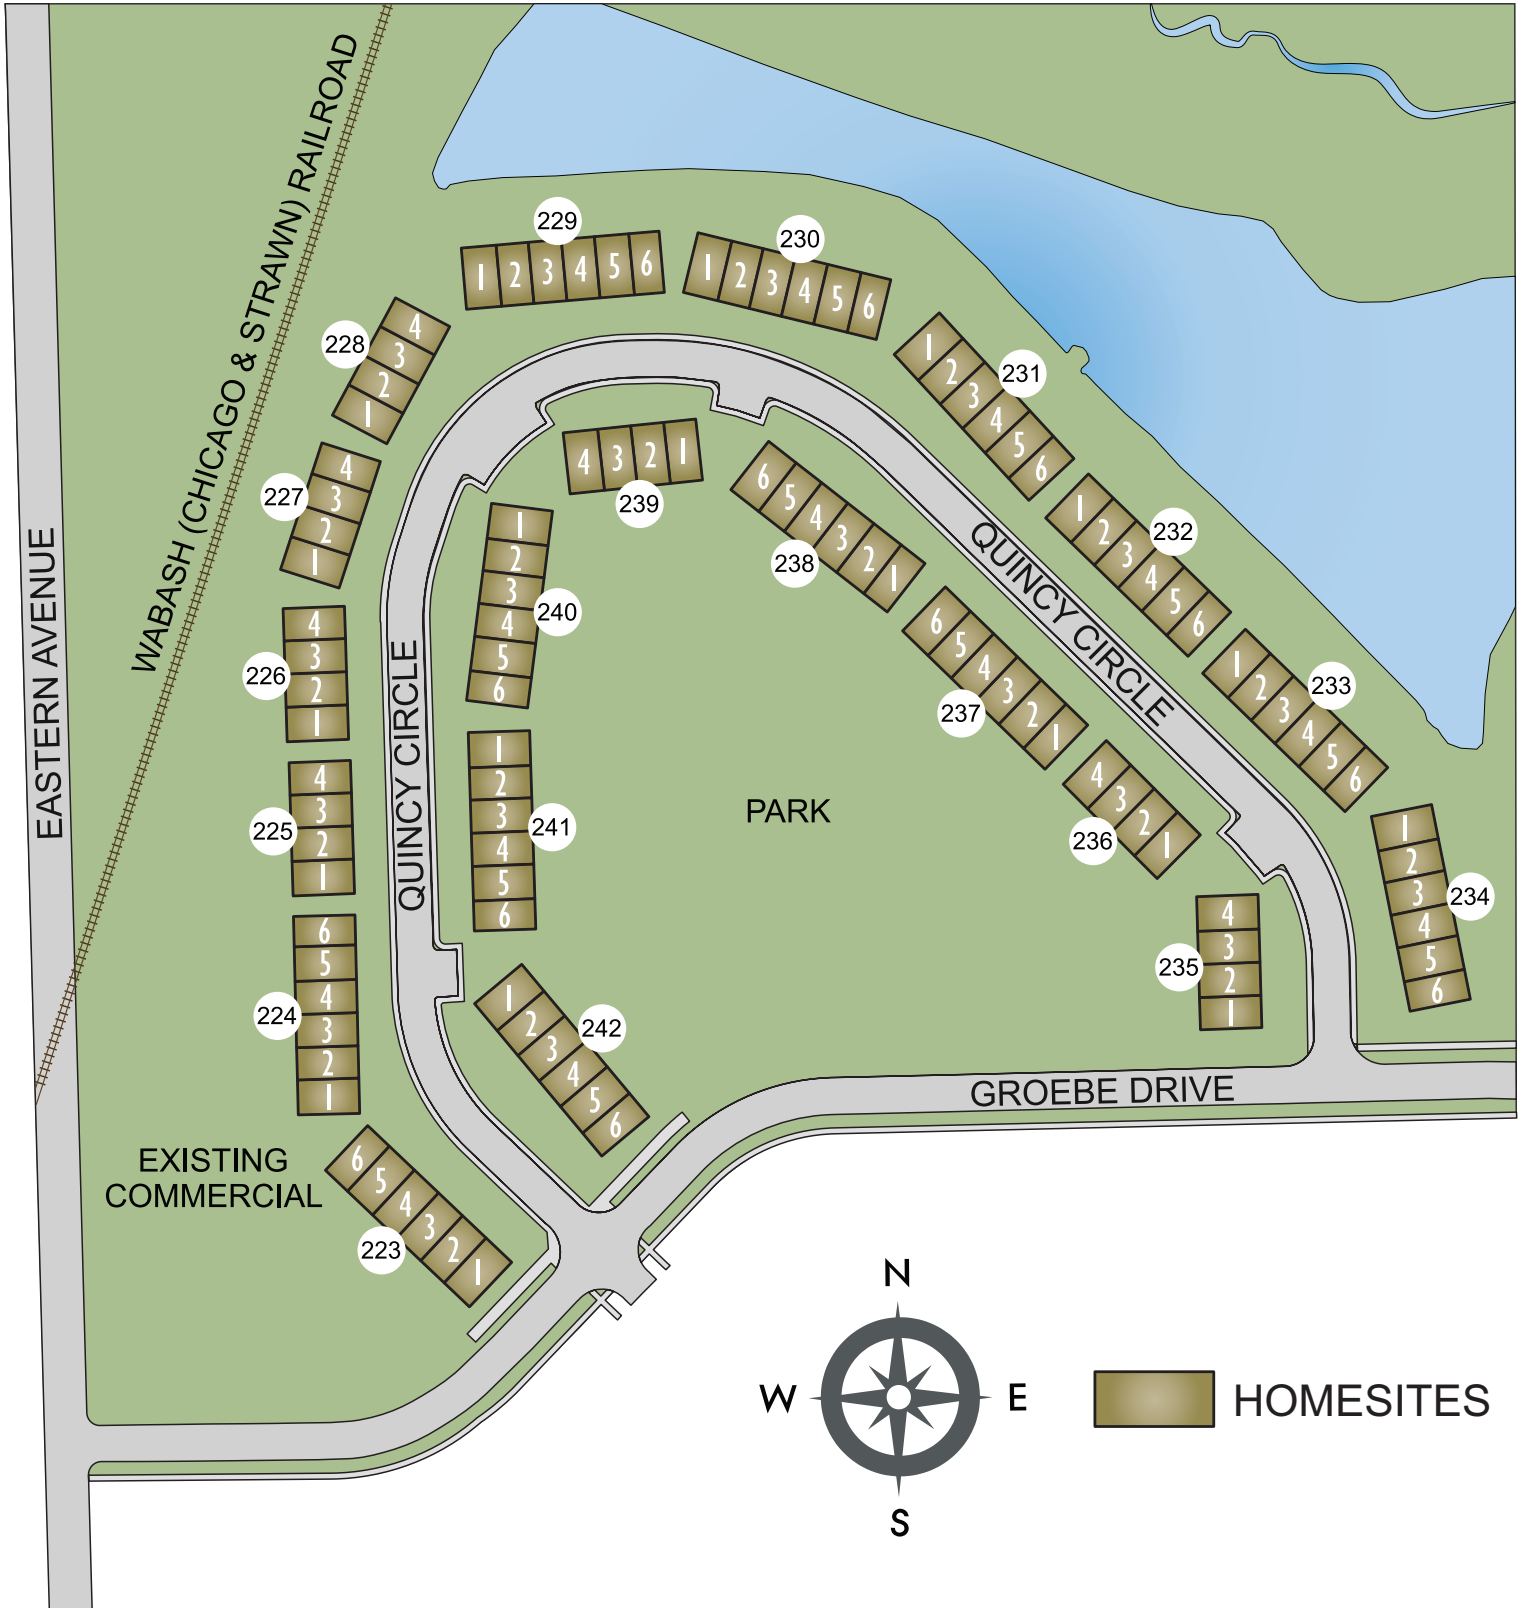

Stonegate Townhomes

Homesites

PRELIMINARY

24717 McCormick Way | Manhattan, IL 60442 | 815.680.2087 | Lennar.com

LENNAR