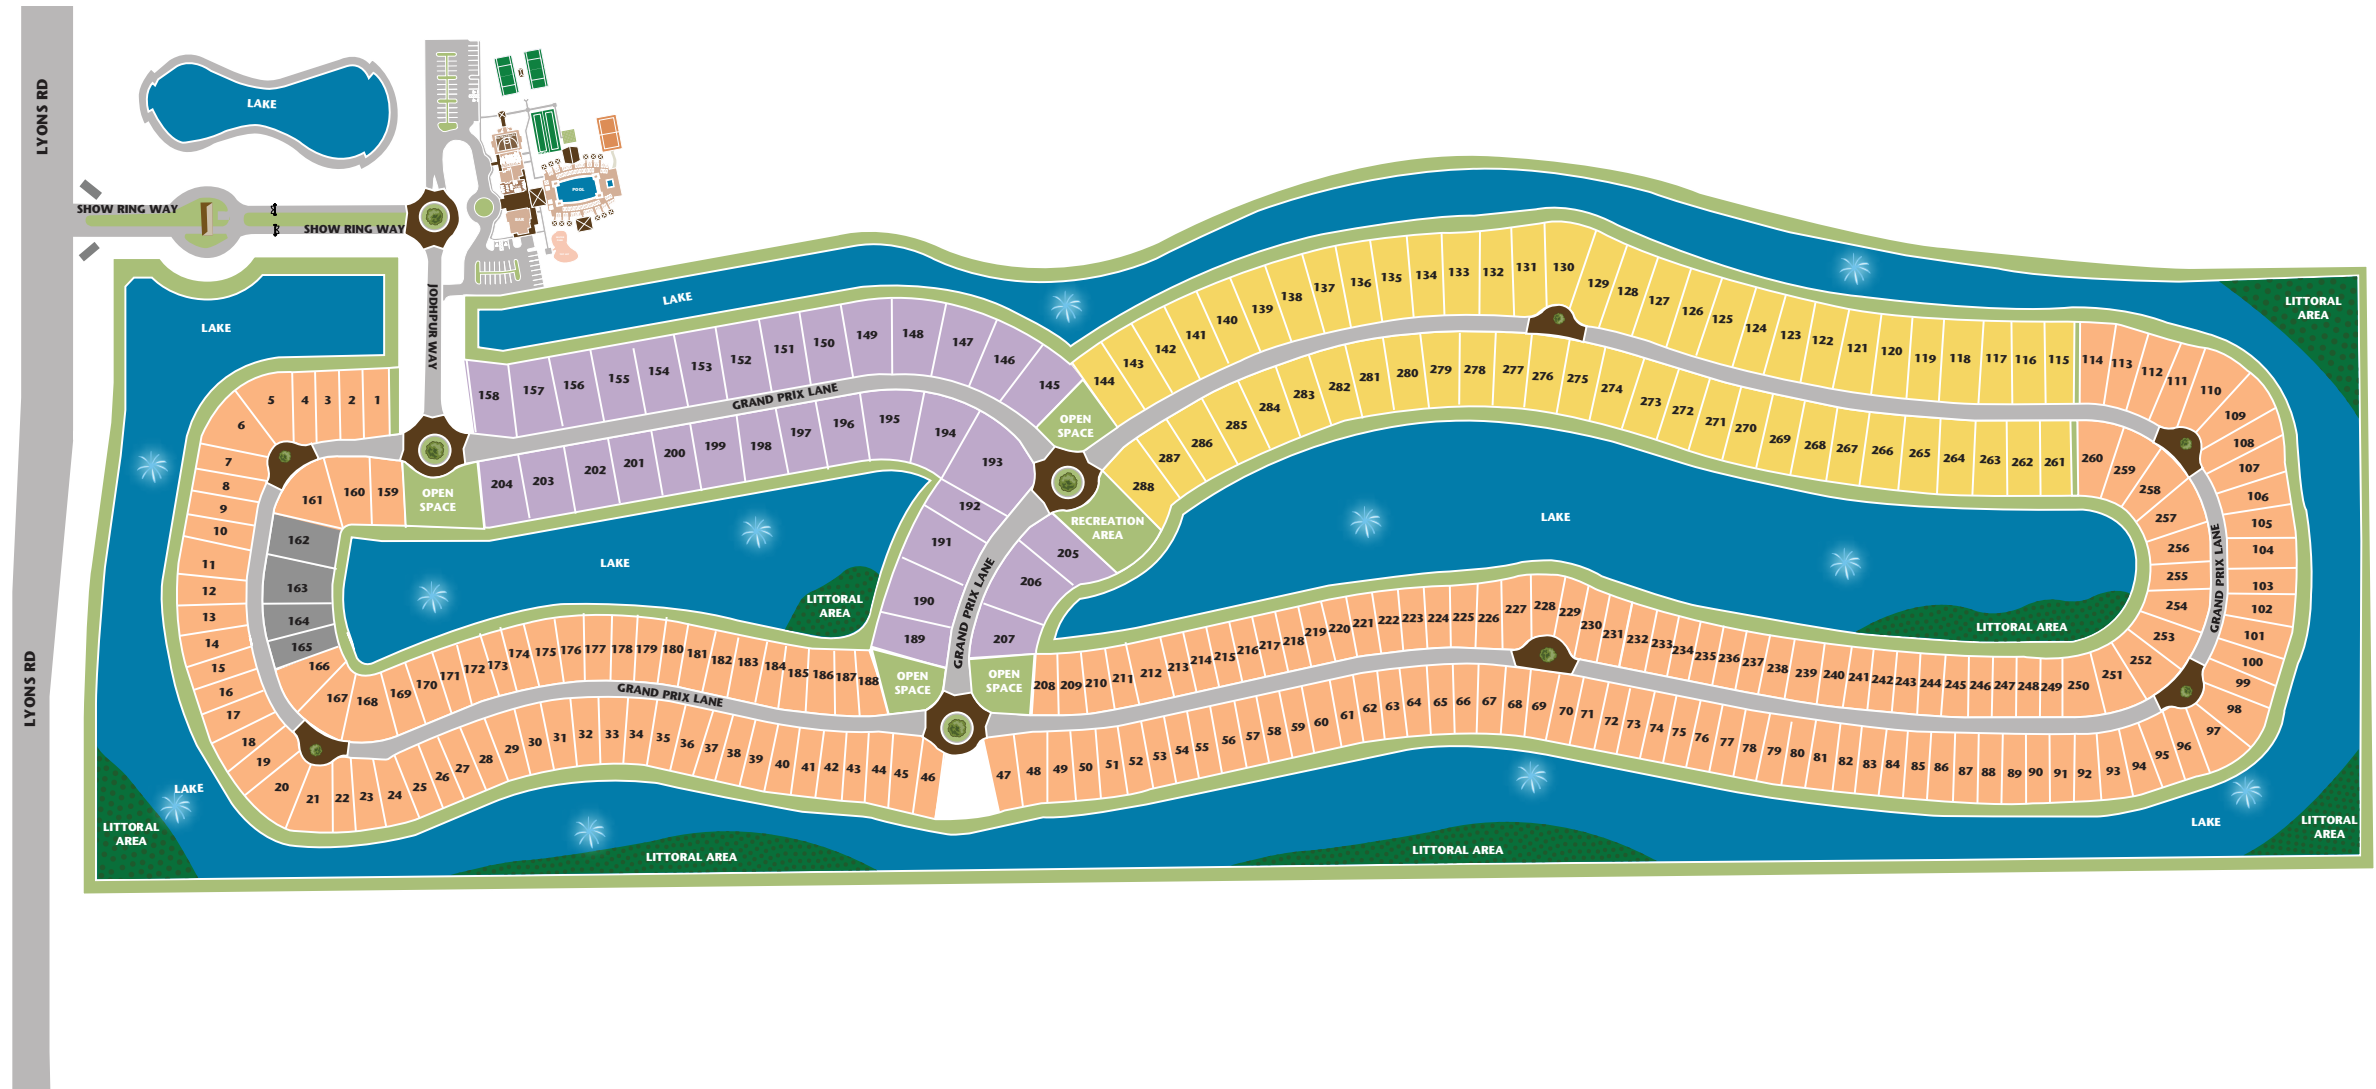

# Palm Meadows

*Preliminary Overall  
Community Site Plan*

## Preliminary Overall Community Site Plan

- Models
- Wilshire Collection (50' Lots)
- Cambridge Collection (70' Lots)
- Berkshire Collection (90' Lots)

**LENNAR**<sup>®</sup>