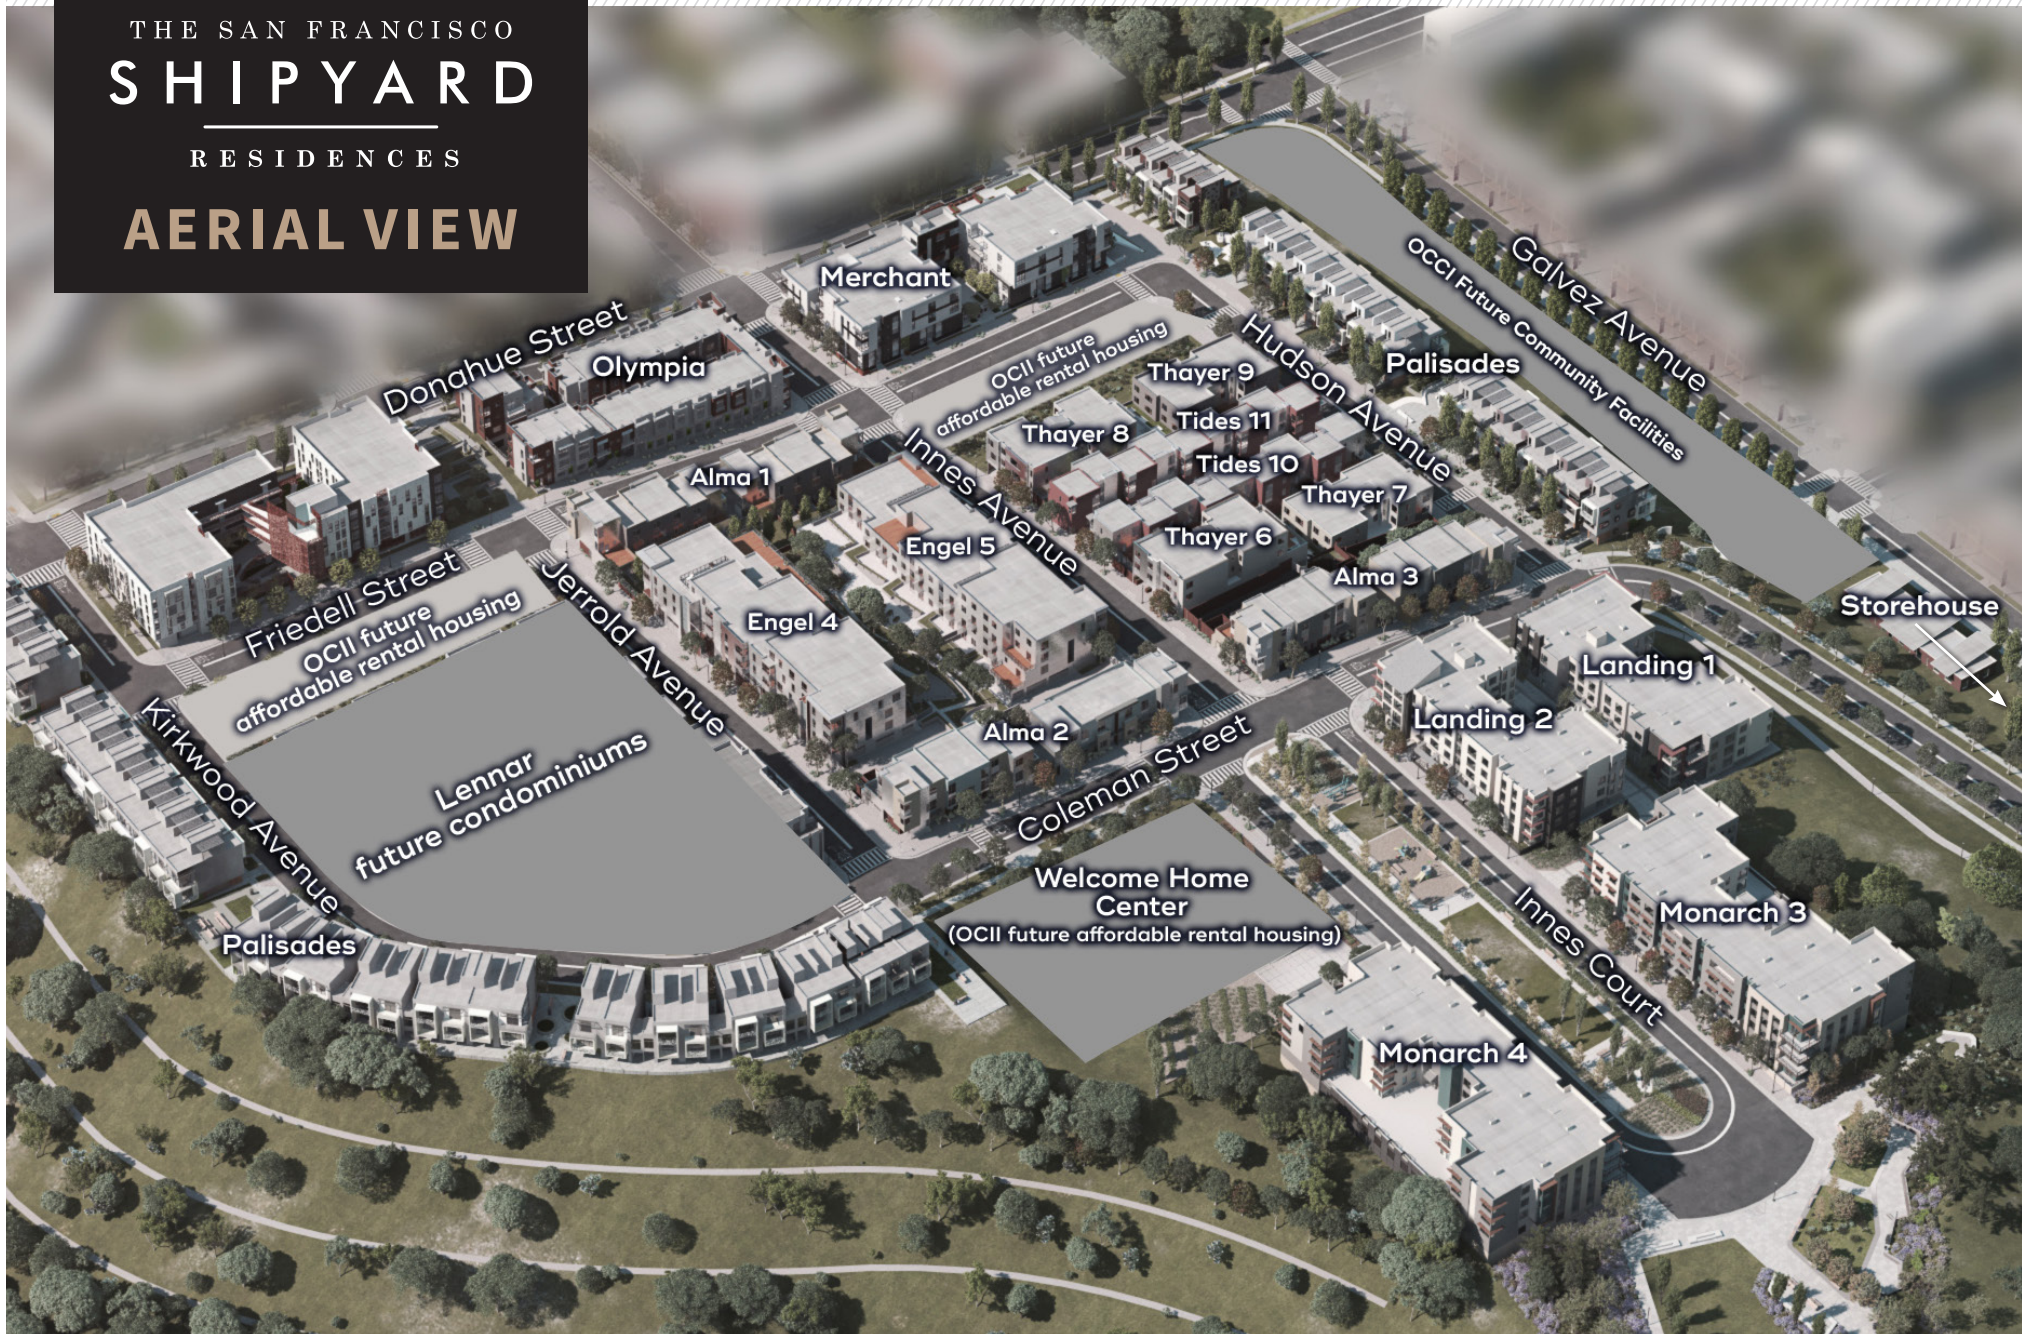

THE SAN FRANCISCO
SHIPYARD

RESIDENCES

AERIAL VIEW

WELCOME CENTER: 11 INNES CT, SAN FRANCISCO, CA 94124
415.975.4181 • BAYAREAURBAN@LENNAR.COM • LiveatSFShipyard.com

LENNAR[®]

Renderings are conceptual in nature and merely an artist's rendition. These renderings are solely for illustrative purposes and should never be relied upon. All maps are not to scale and are for relative location purposes only. Copyright © 2019 Lennar Corporation. All rights reserved. Lennar, the Lennar logo, the San Francisco Shipyard and the San Francisco Shipyard logo are U.S. registered service marks or service marks of Lennar Corporation and/or its subsidiaries. Lennar Homes of California, Inc. License #728102. Lennar Sales Corp. DRE License #01252753. 2/19