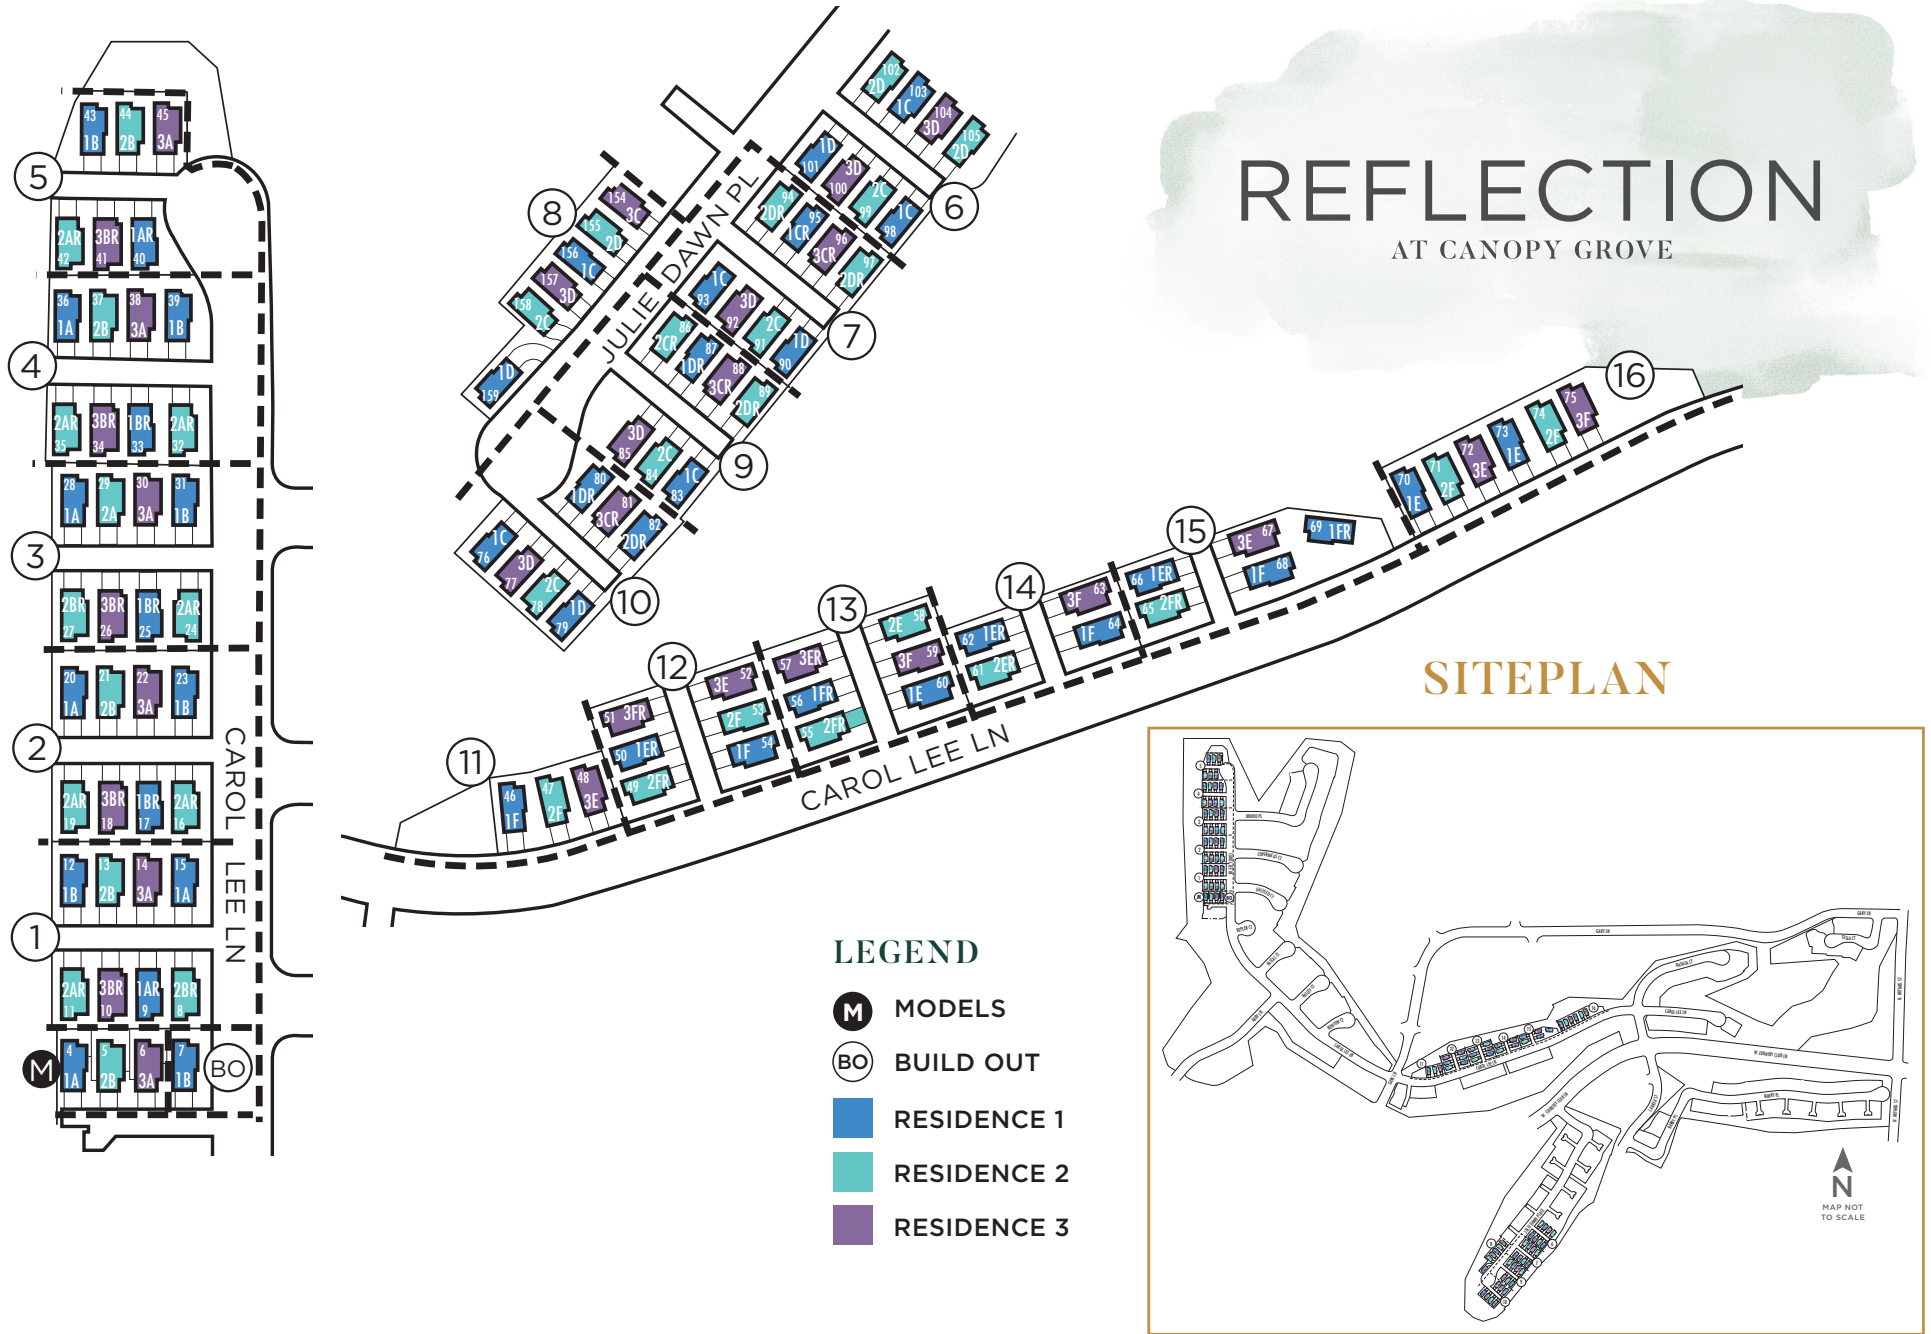

REFLECTION

AT CANOPY GROVE

SITEPLAN

LEGEND

- M** MODELS
- BO** BUILD OUT
- RESIDENCE 1
- RESIDENCE 2
- RESIDENCE 3

Welcome Home Center: 1846 Abby Lane, Escondido, CA 92026 | 760-313-0613 | CanopyGroveLiving.com