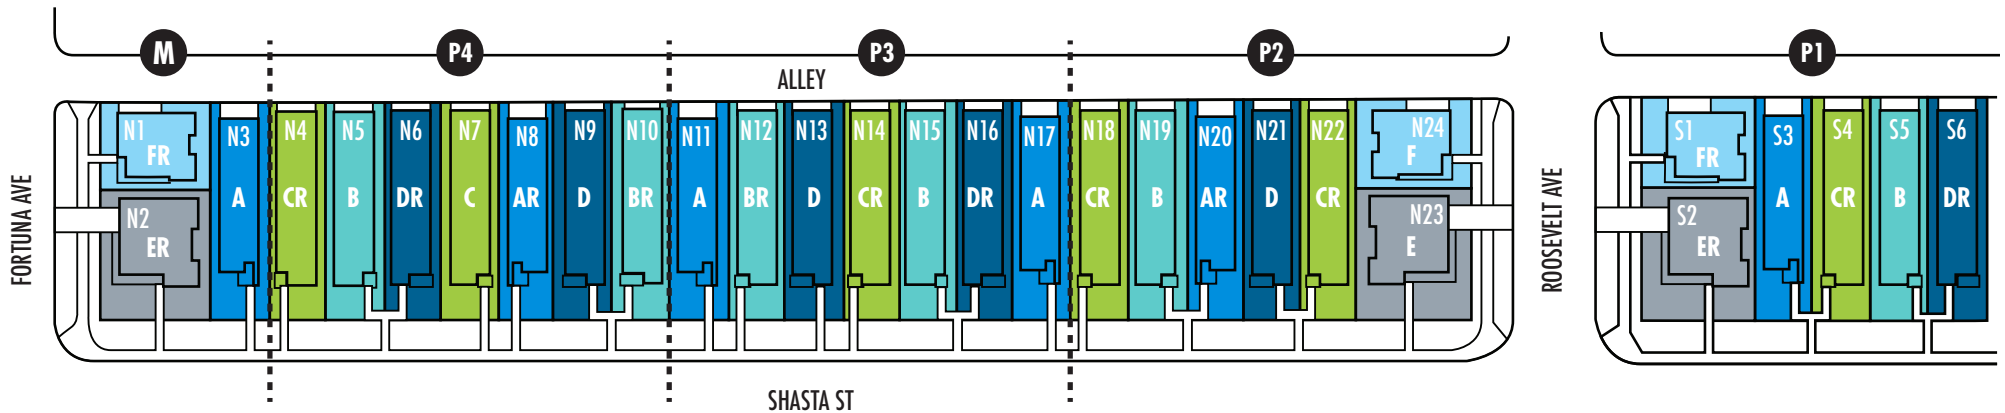

# EKO BLOK

Pacific Beach

# SITEPLAN

### Eko Blok

- Residence A
- Residence B
- Residence C
- Residence D
- Residence E
- Residence F
- M MODELS
- R REVERSE

WELCOME HOME CENTER

MODELS

740 Hornblend Street, Suite 101 | 3983 Shasta Street | San Diego, CA 92109 | 858-465-6065 | Lennar.com/EkoBlok