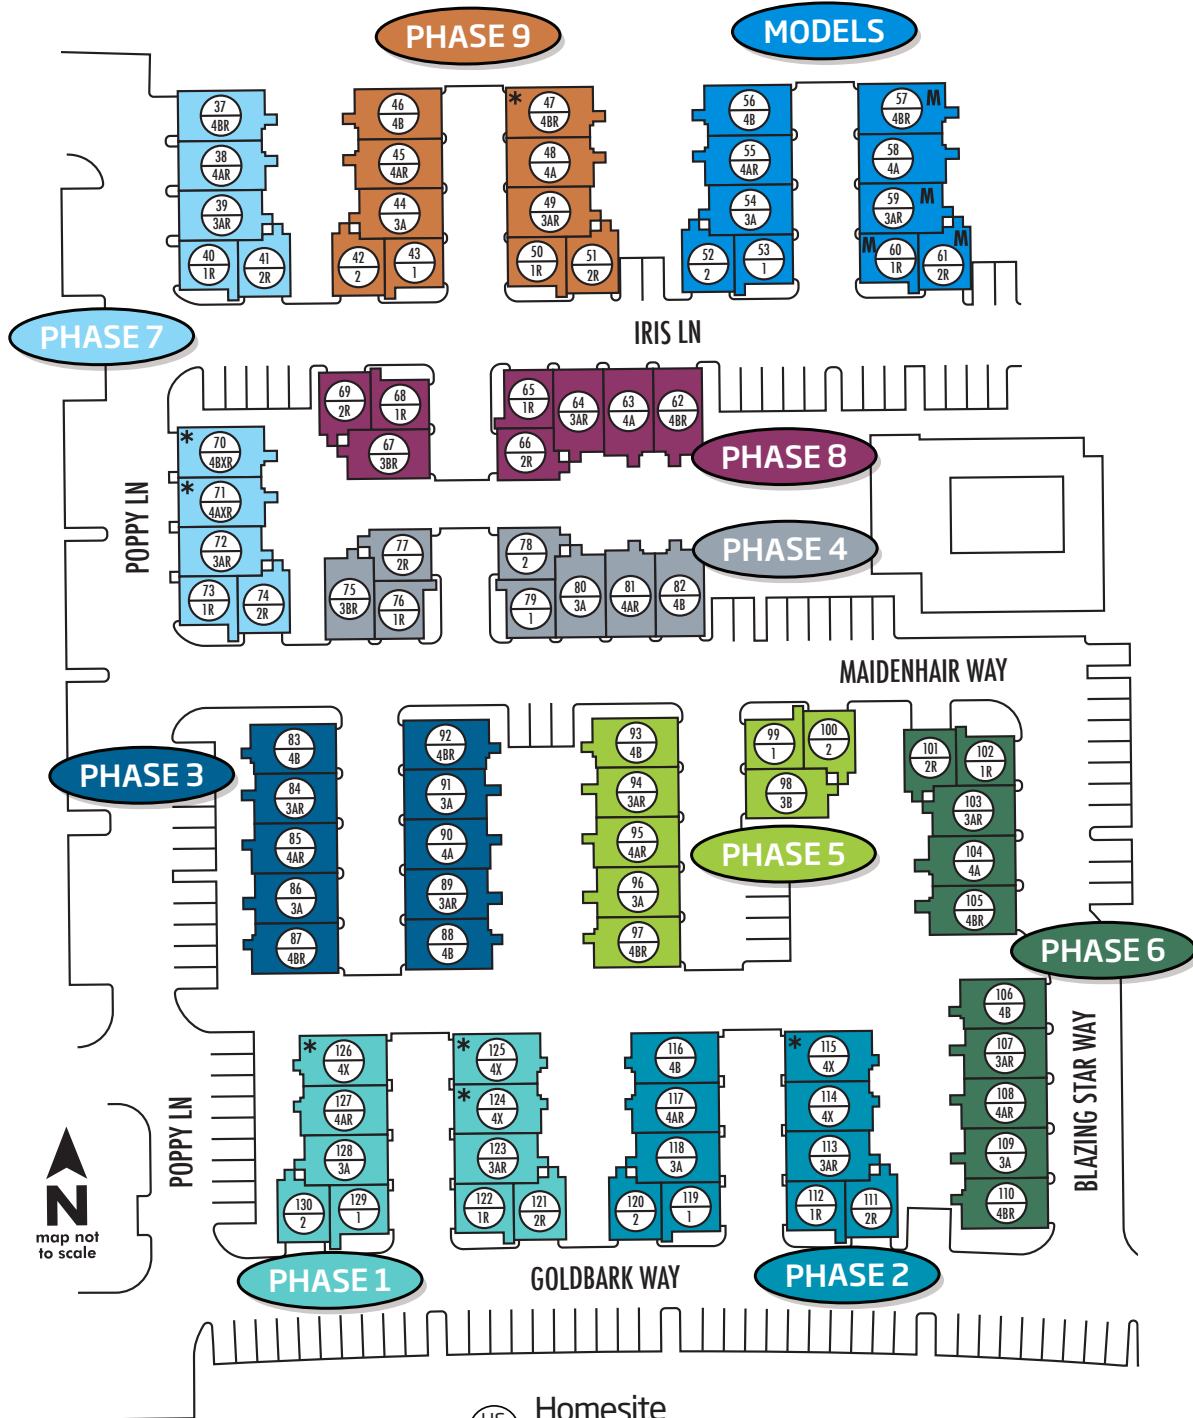

Preliminary

BASTANCHURY

Homesite Residence

* AMU Floorplan Homesites