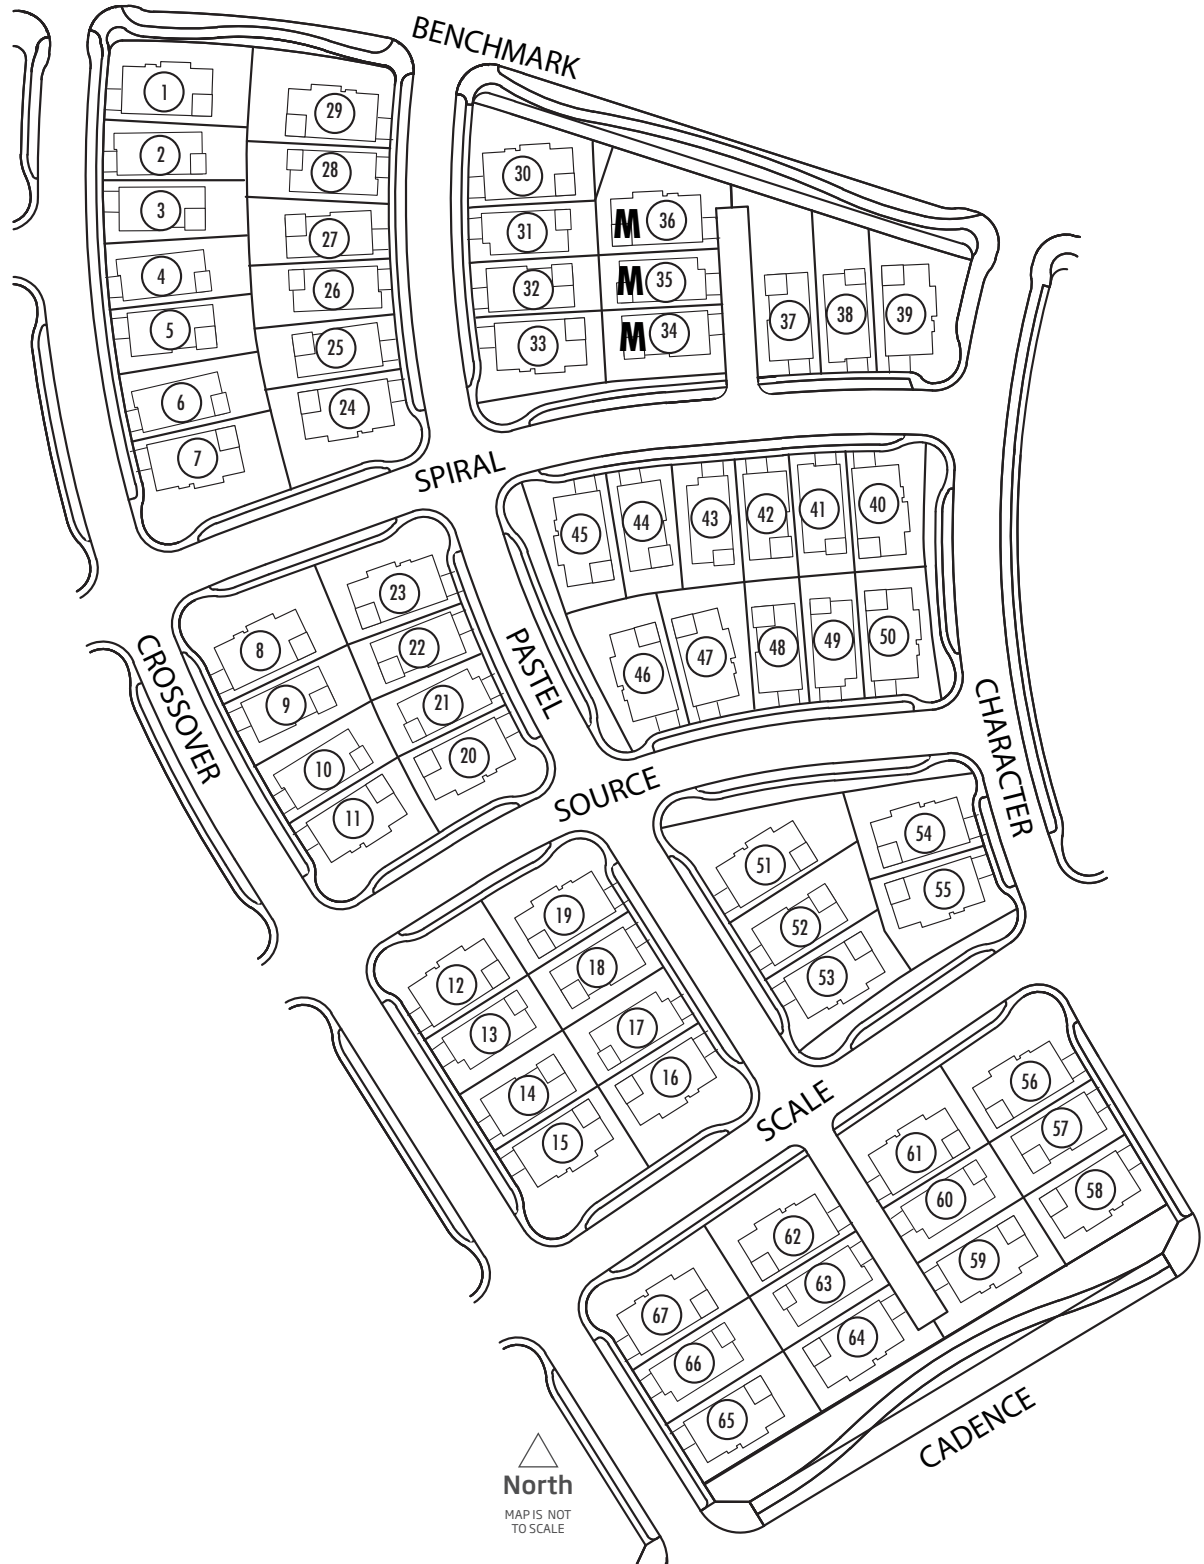

CANTATA

CADENCE PARK

Homesites

PRELIMINARY

Irvine Blvd. and Modjeska | Irvine, CA 92618 | 949-234-7880 | Lennar.com/OC

LENNAR