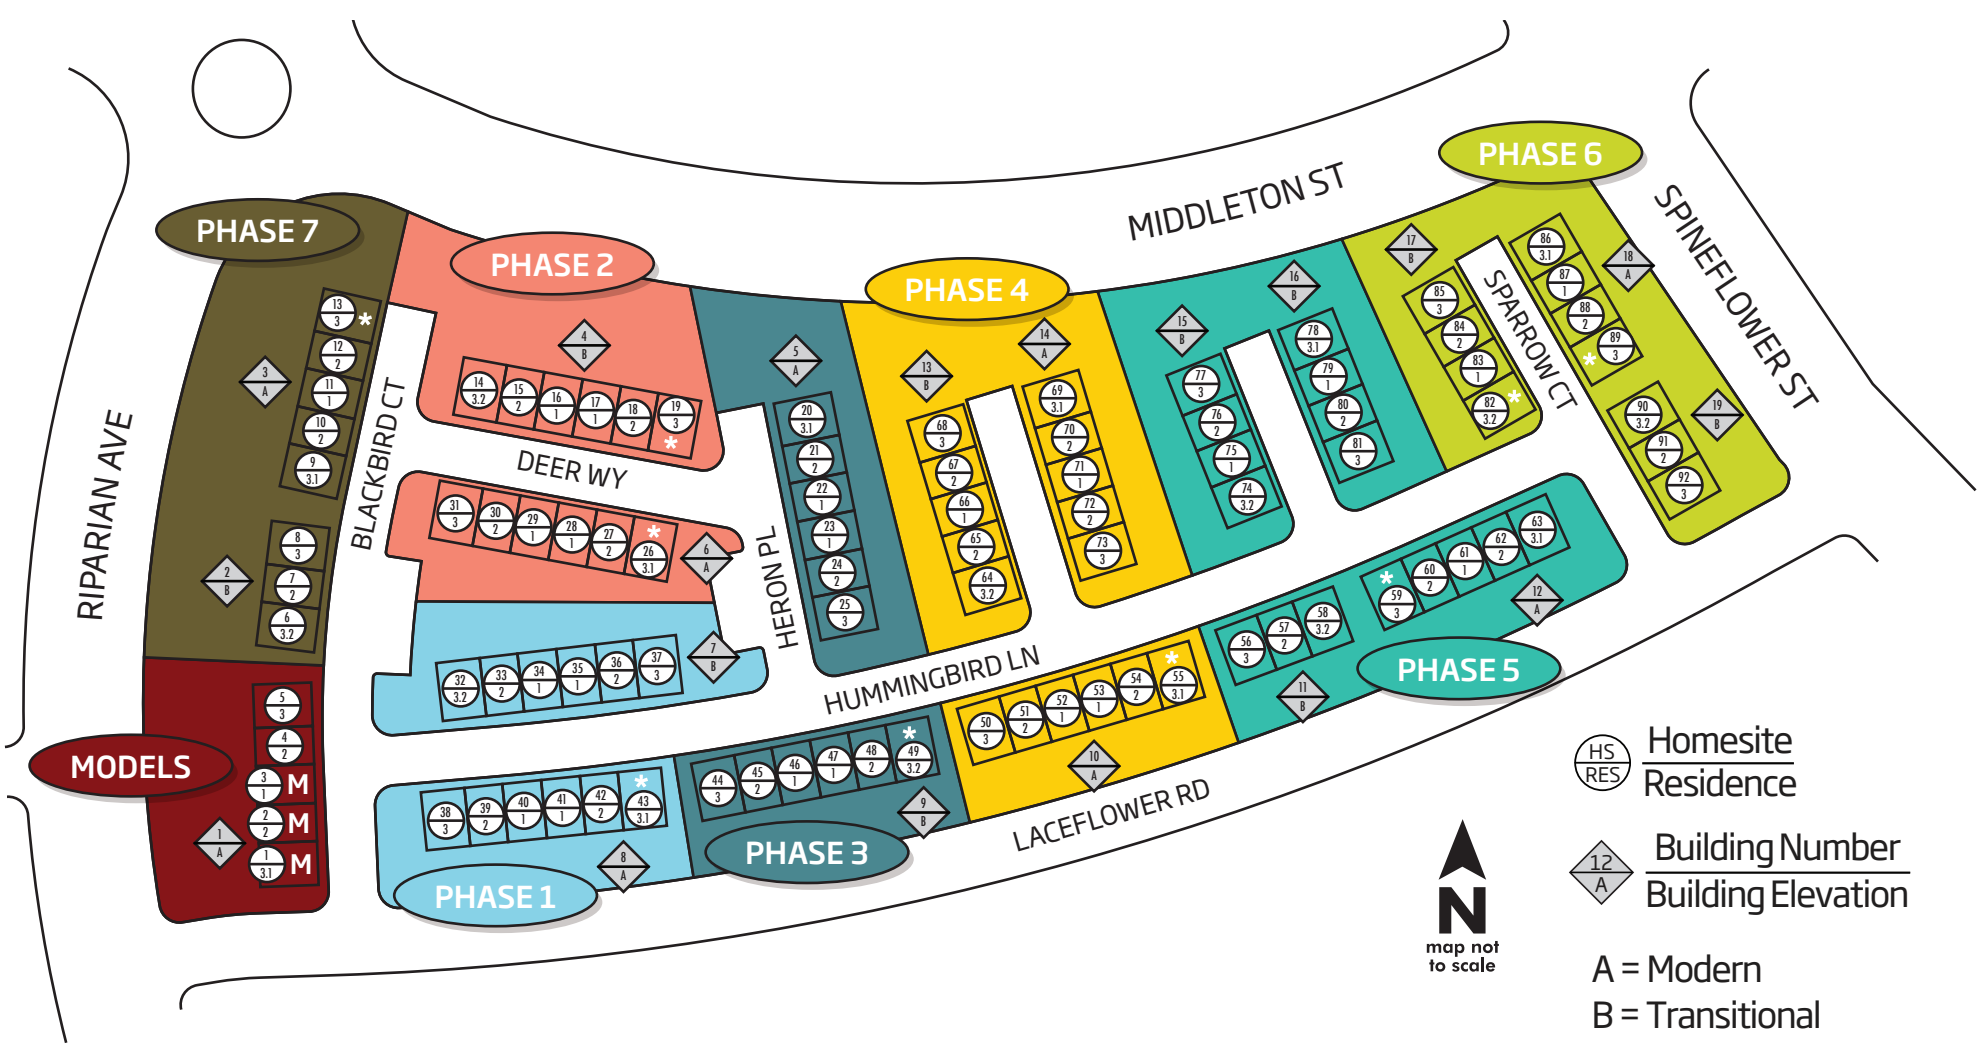

Lantana at Valencia

Homesites

Preliminary

-  Homesite Residence
-  Building Number
Building Elevation
- A = Modern
- B = Transitional
- * ADA Homes