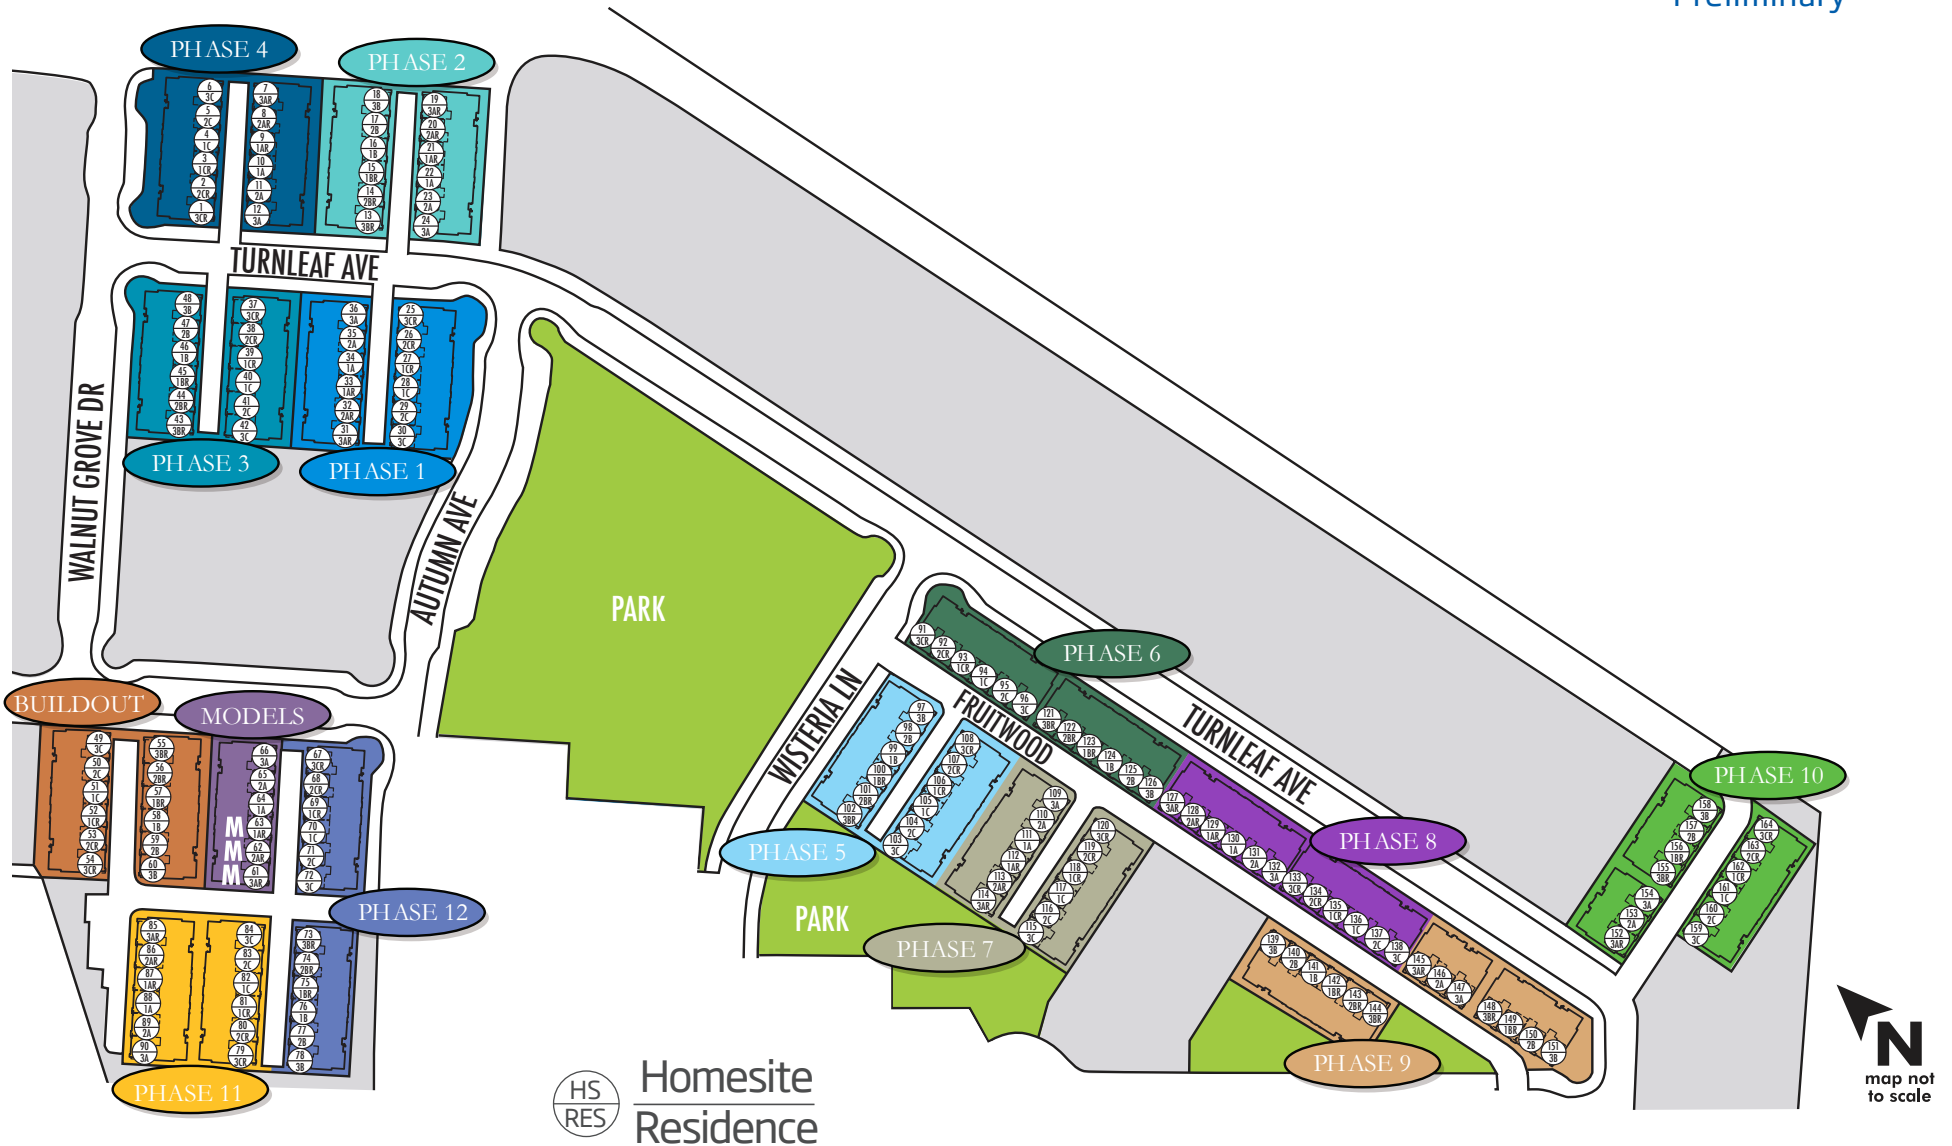

Preliminary

7037 Summer Lane | Whittier, CA 90606 | 888-292-6593 | Lennar.com

LENNAR