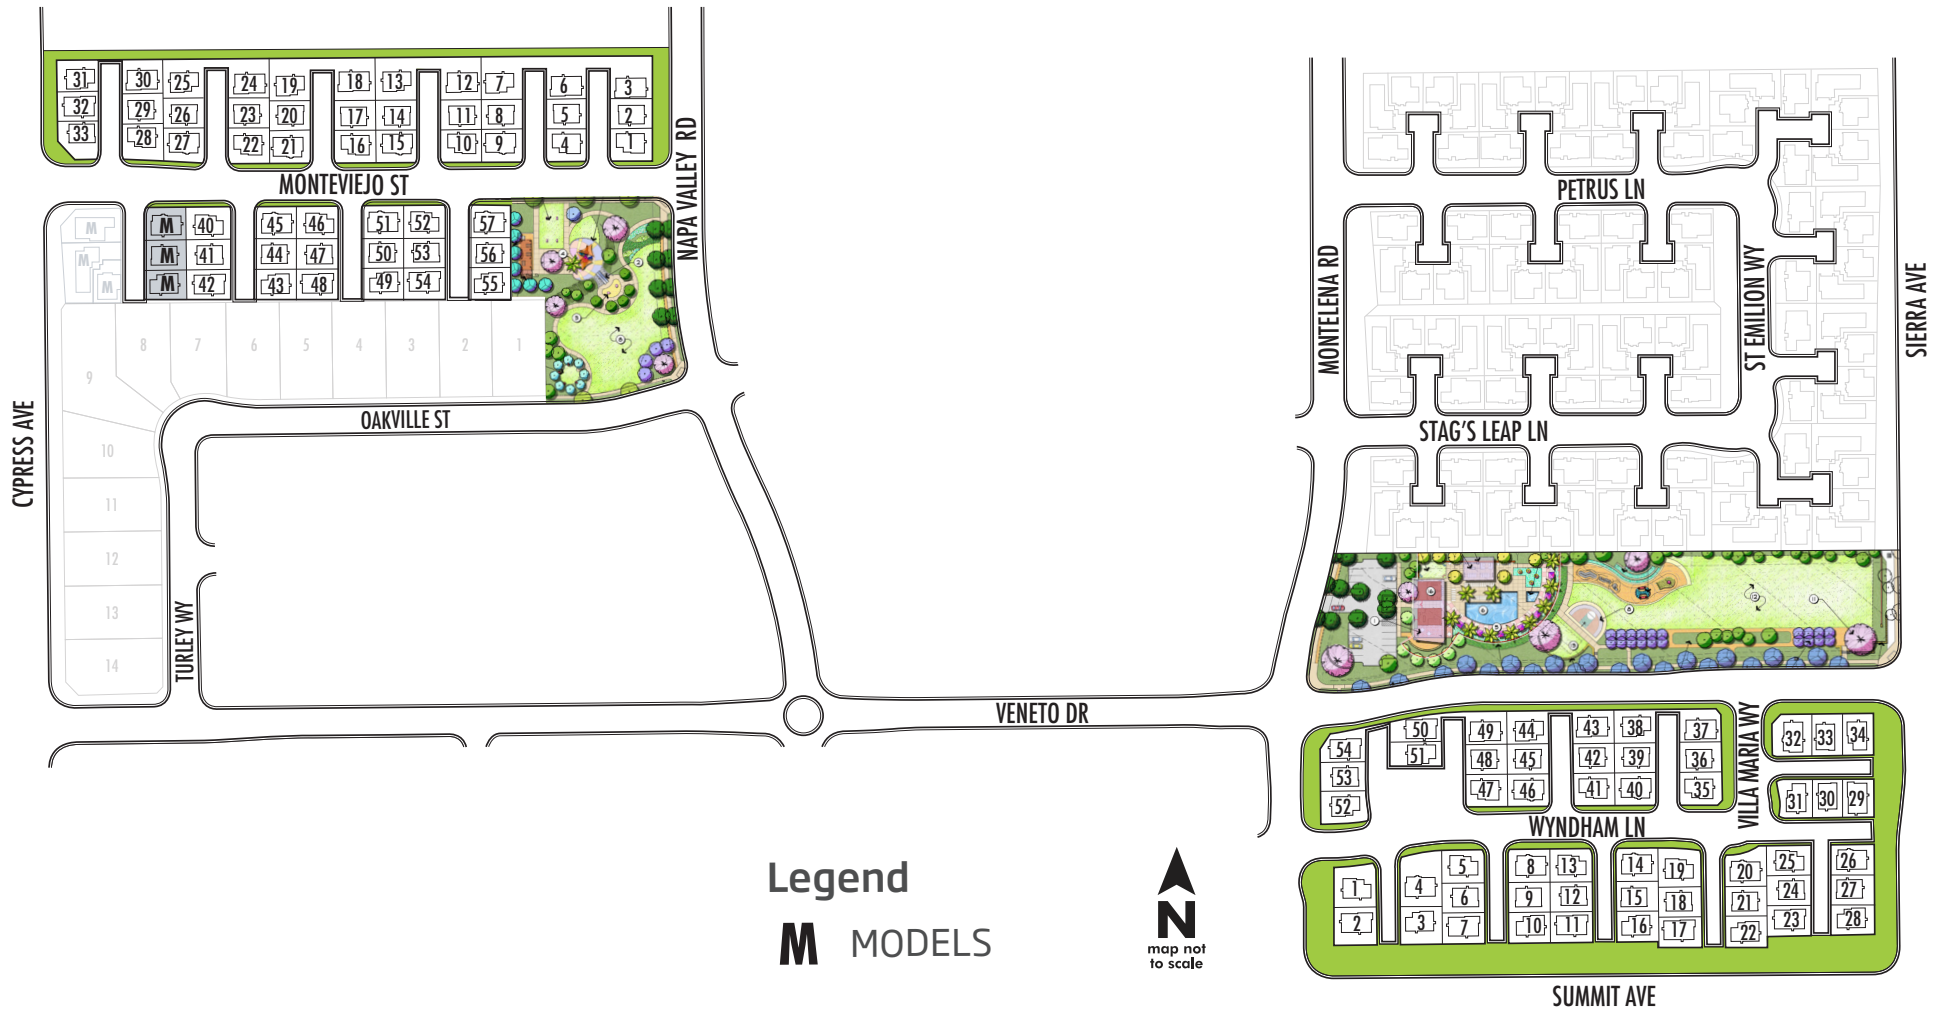

RIDGEVIEW AT GABION RANCH

Homesites

PRELIMINARY

16515 Monteveijo Street • Fontana, CA 92336 • 888-214-0198 • Lennar.com/InlandEmpire

LENNAR

Siteplans are conceptual in nature and are merely an artist's rendition. They are solely for illustrative purposes, should never be relied upon, and are subject to change. Maps are not to scale and are for relative location purposes only. Plans to build out this neighborhood as proposed are subject to change without notice. This is not an offer in states where prior registration is required. Void where prohibited by law. Copyright © 2020 Lennar Corporation. All rights reserved. Lennar and the Lennar logo are U.S. registered service marks or service marks of Lennar Corporation and/or its subsidiaries. CalAtlantic Group, Inc., CA DRE Broker #02058246 (Responsible Broker: Joanna Duke). Lennar Sales Corp., CA DRE Broker #01252753 (Responsible Broker: Joanna Duke). BMR Construction, Inc., CA CSLB #830955. CalAtlantic Group, Inc., CA CSLB #1037780. Lennar Homes of California, Inc., CA CSLB #728102. 5/20