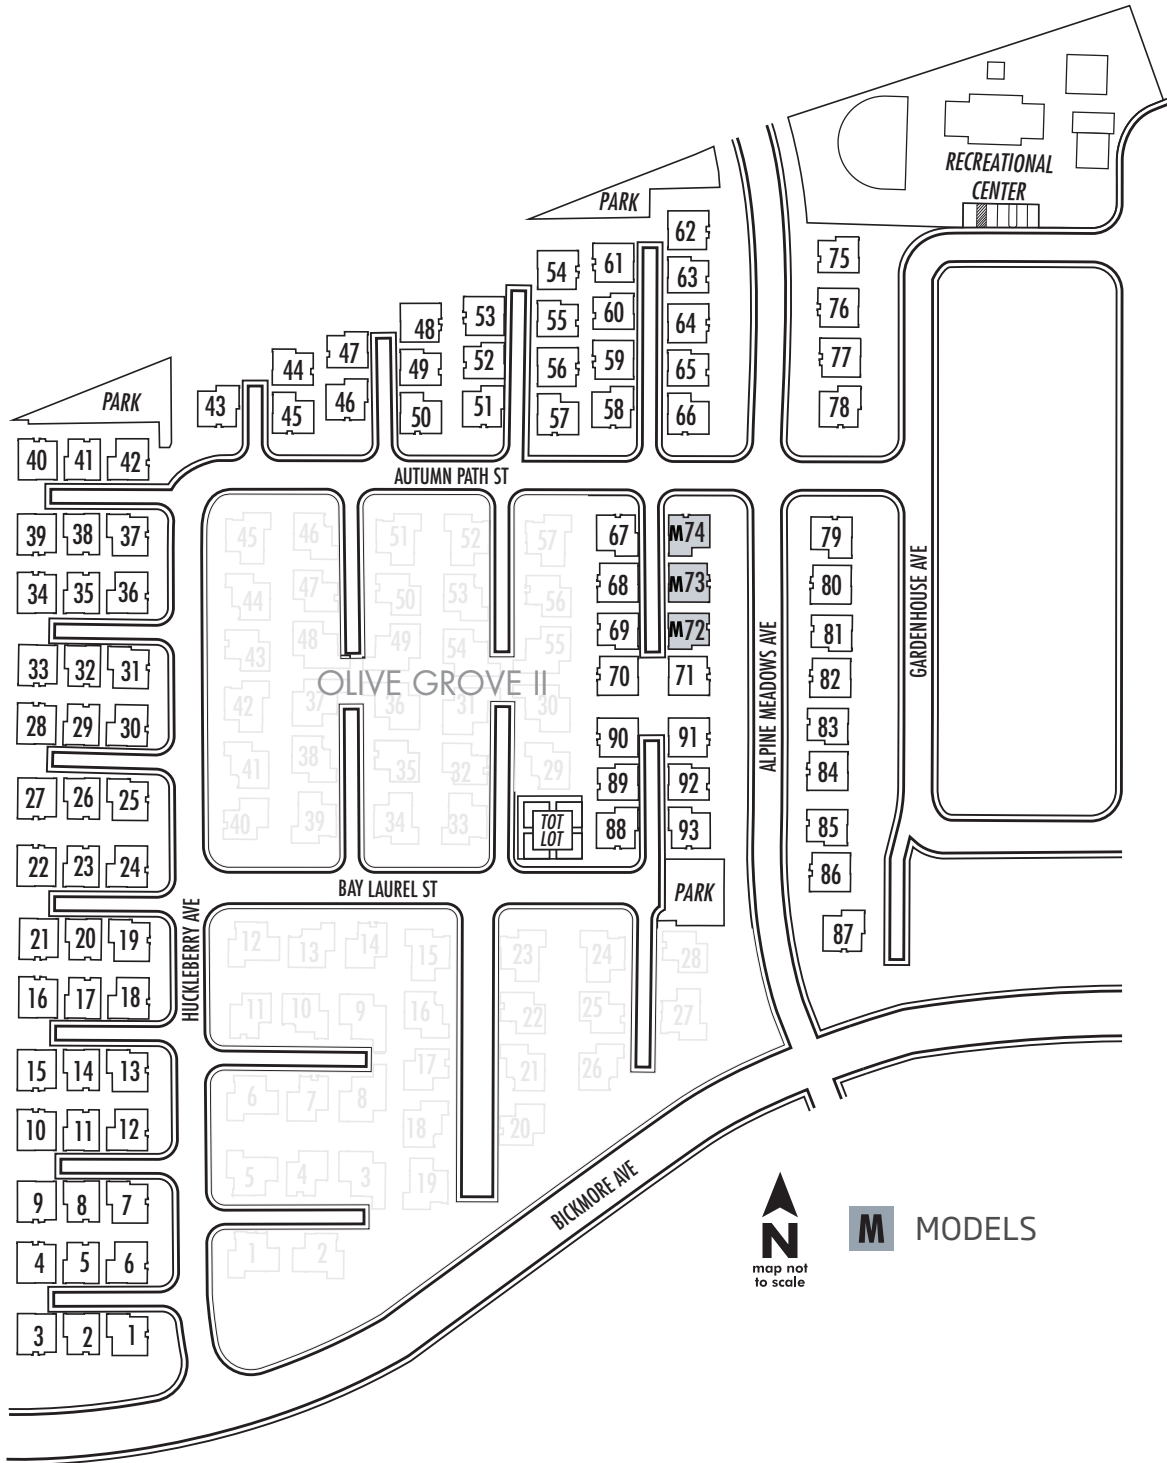

SUMMERFIELD

AT THE PRESERVE

FIND YOUR DREAM HOME

HOMESITES

PRELIMINARY

8689 Autumn Path | Chino, CA 91708 | 877-205-4025 | Lennar.com/InlandEmpire

LENNAR®