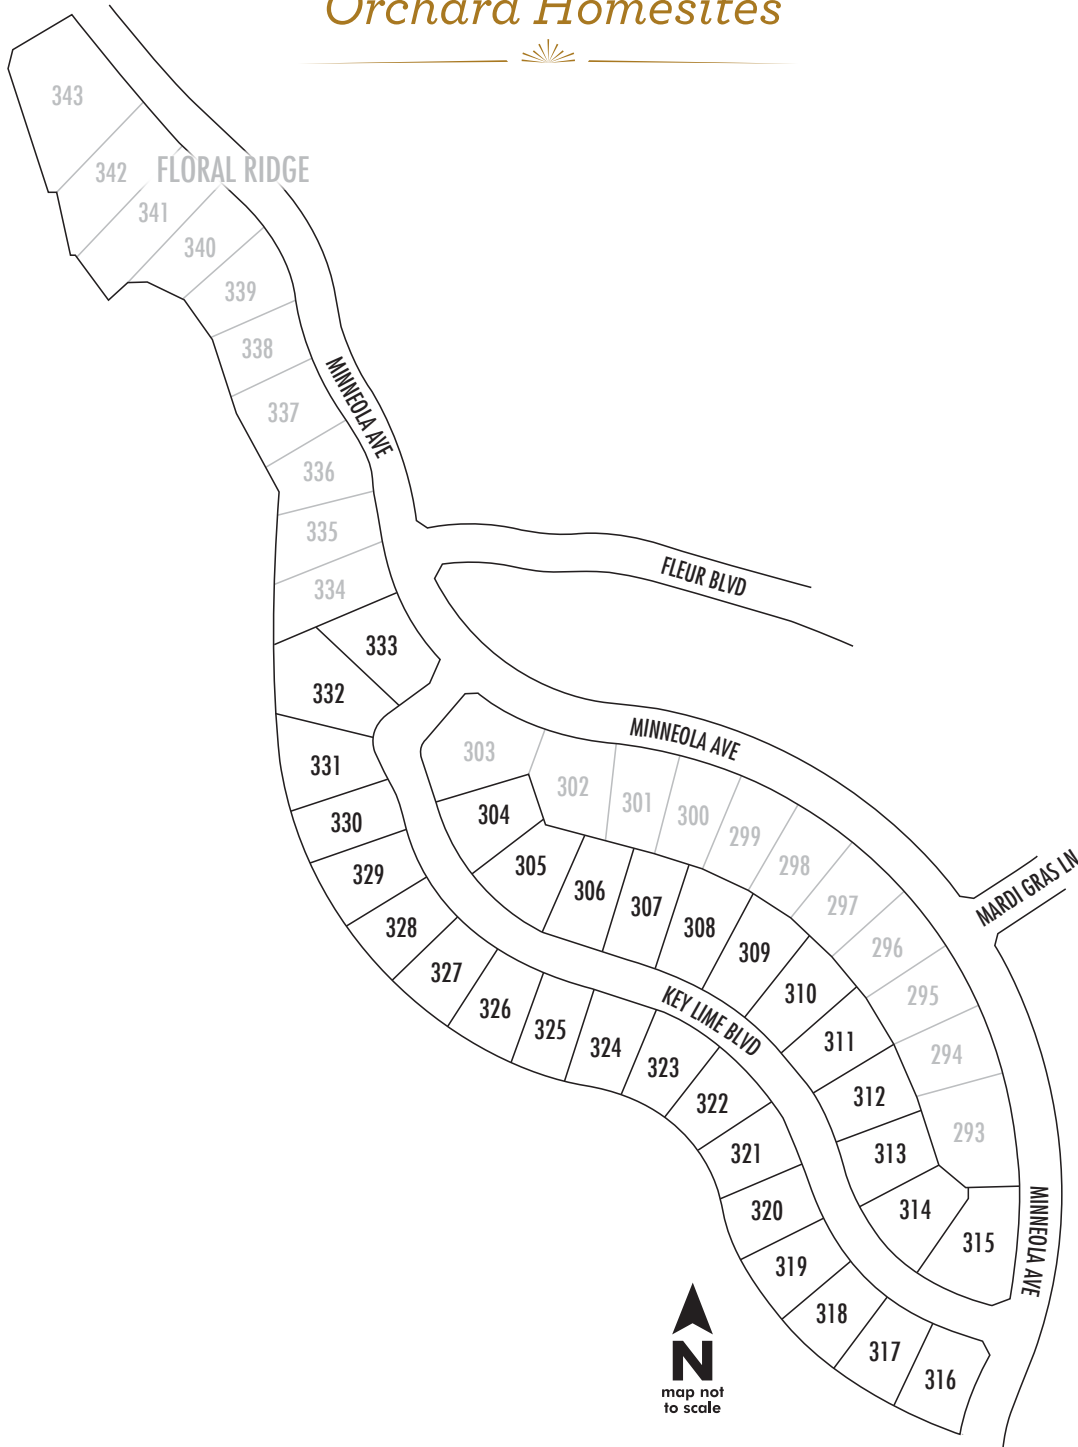

Orchard Homesites

Citrus Heights 13160 Cordial Circle, Riverside, CA 92503 • 855.325.9695 • Lennar.com/InlandEmpire **LENNAR**

Siteplans are conceptual in nature and are merely an artist's rendition. These maps are solely for illustrative purposes, should never be relied upon, and are subject to change. Plans to build out this neighborhood as proposed are subject to change without notice. Visit Lennar.com or see a Lennar New Home Consultant for further details and disclaimers. This is not an offer in states where prior registration is required. Void where prohibited by law. Copyright © 2019 Lennar Corporation. Lennar and the Lennar logo are U.S. registered service marks or service marks of Lennar Corporation and/or its subsidiaries. CalAtlantic Group, Inc., CA BRE Broker #02058246 (Responsible Broker: Joanna Duke). Lennar Sales Corp., CA BRE Broker #01252753 (Responsible Broker: Joanna Duke). BMR Construction, Inc., CA CSLB #830955. CalAtlantic Group, Inc., CA CSLB #1037780. Lennar Homes of California, Inc., CA CSLB #728102. 10/19