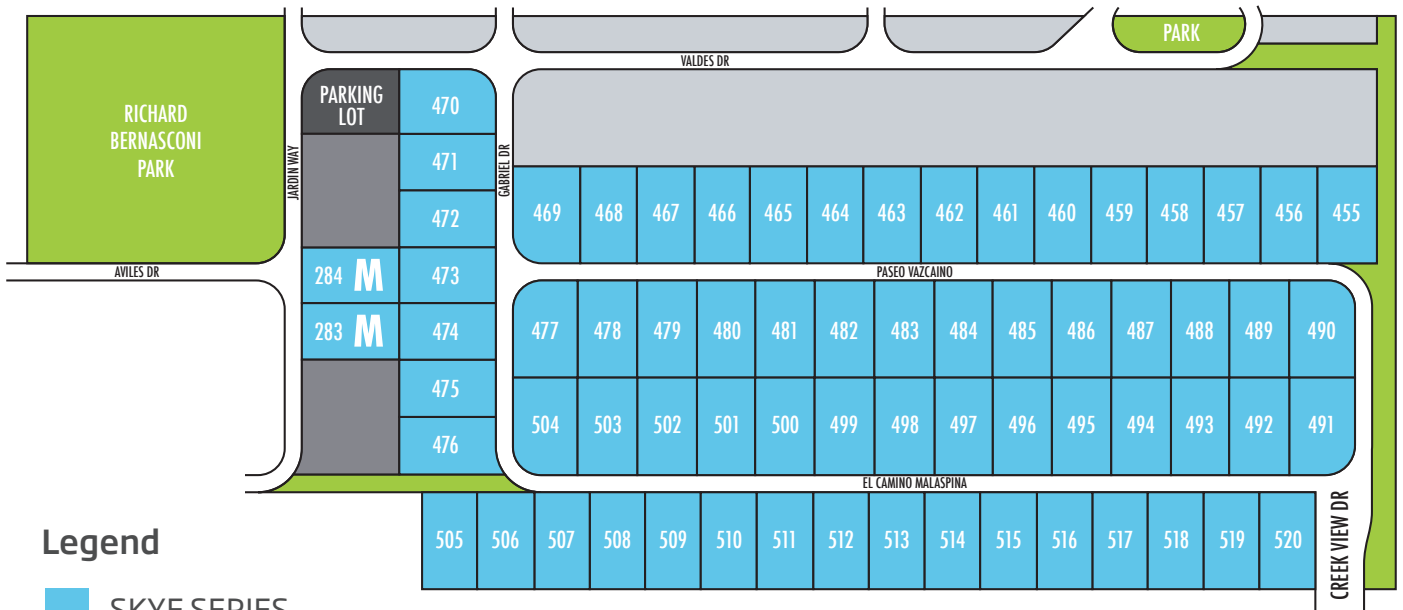

Moraga

Homesites

Legend

- SKYE SERIES
- EXISTING RESIDENTIAL
- FUTURE RESIDENTIAL
- M** MODELS