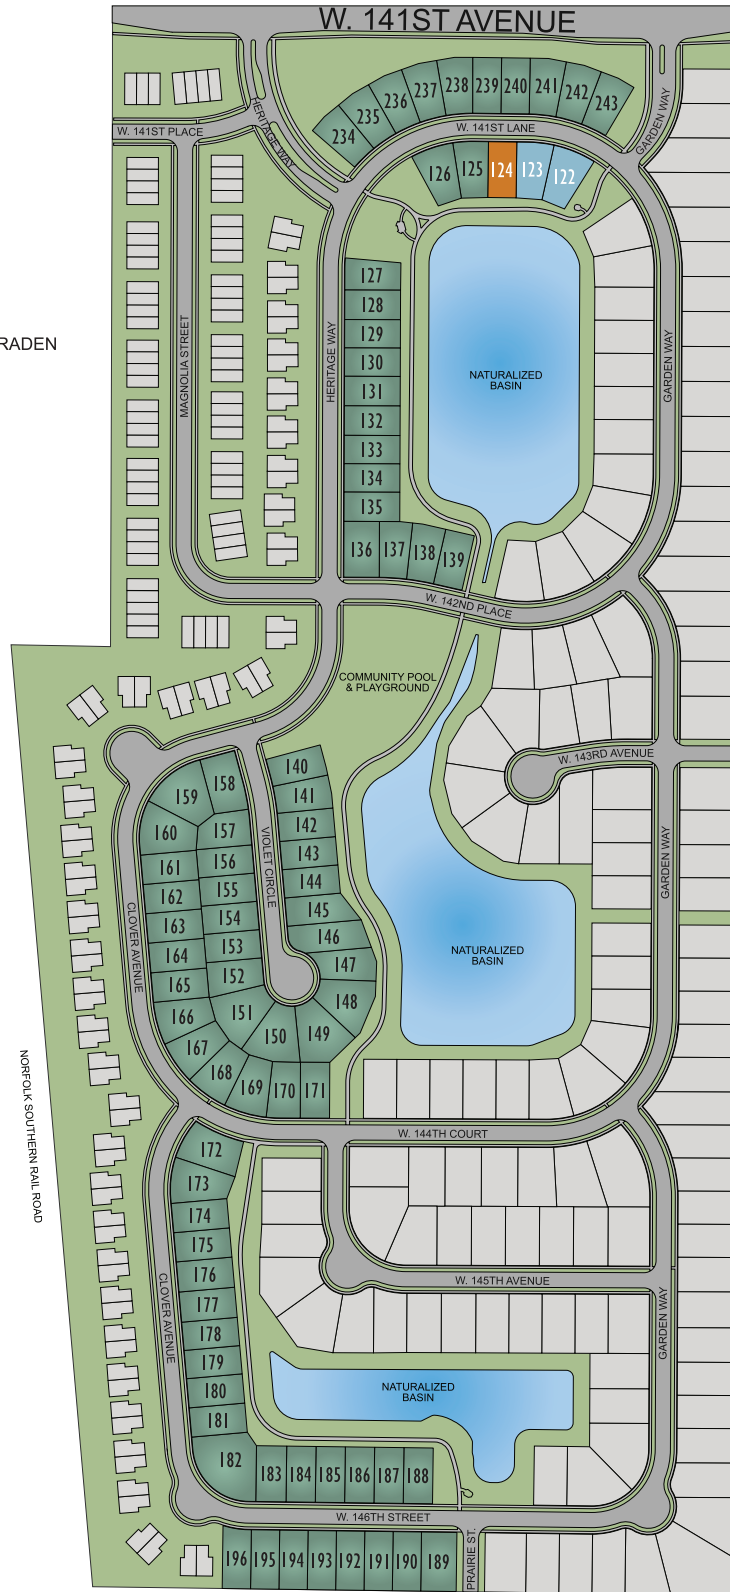

Rose Garden Estates

Andare Homesites

PRELIMINARY

- ANDARÉ AT ROSE GRADEN
- MODELS
- MODEL PARKING

HANOVER CENTRAL MIDDLE SCHOOL

NORFOLK SOUTHERN RAIL ROAD

LENNAR