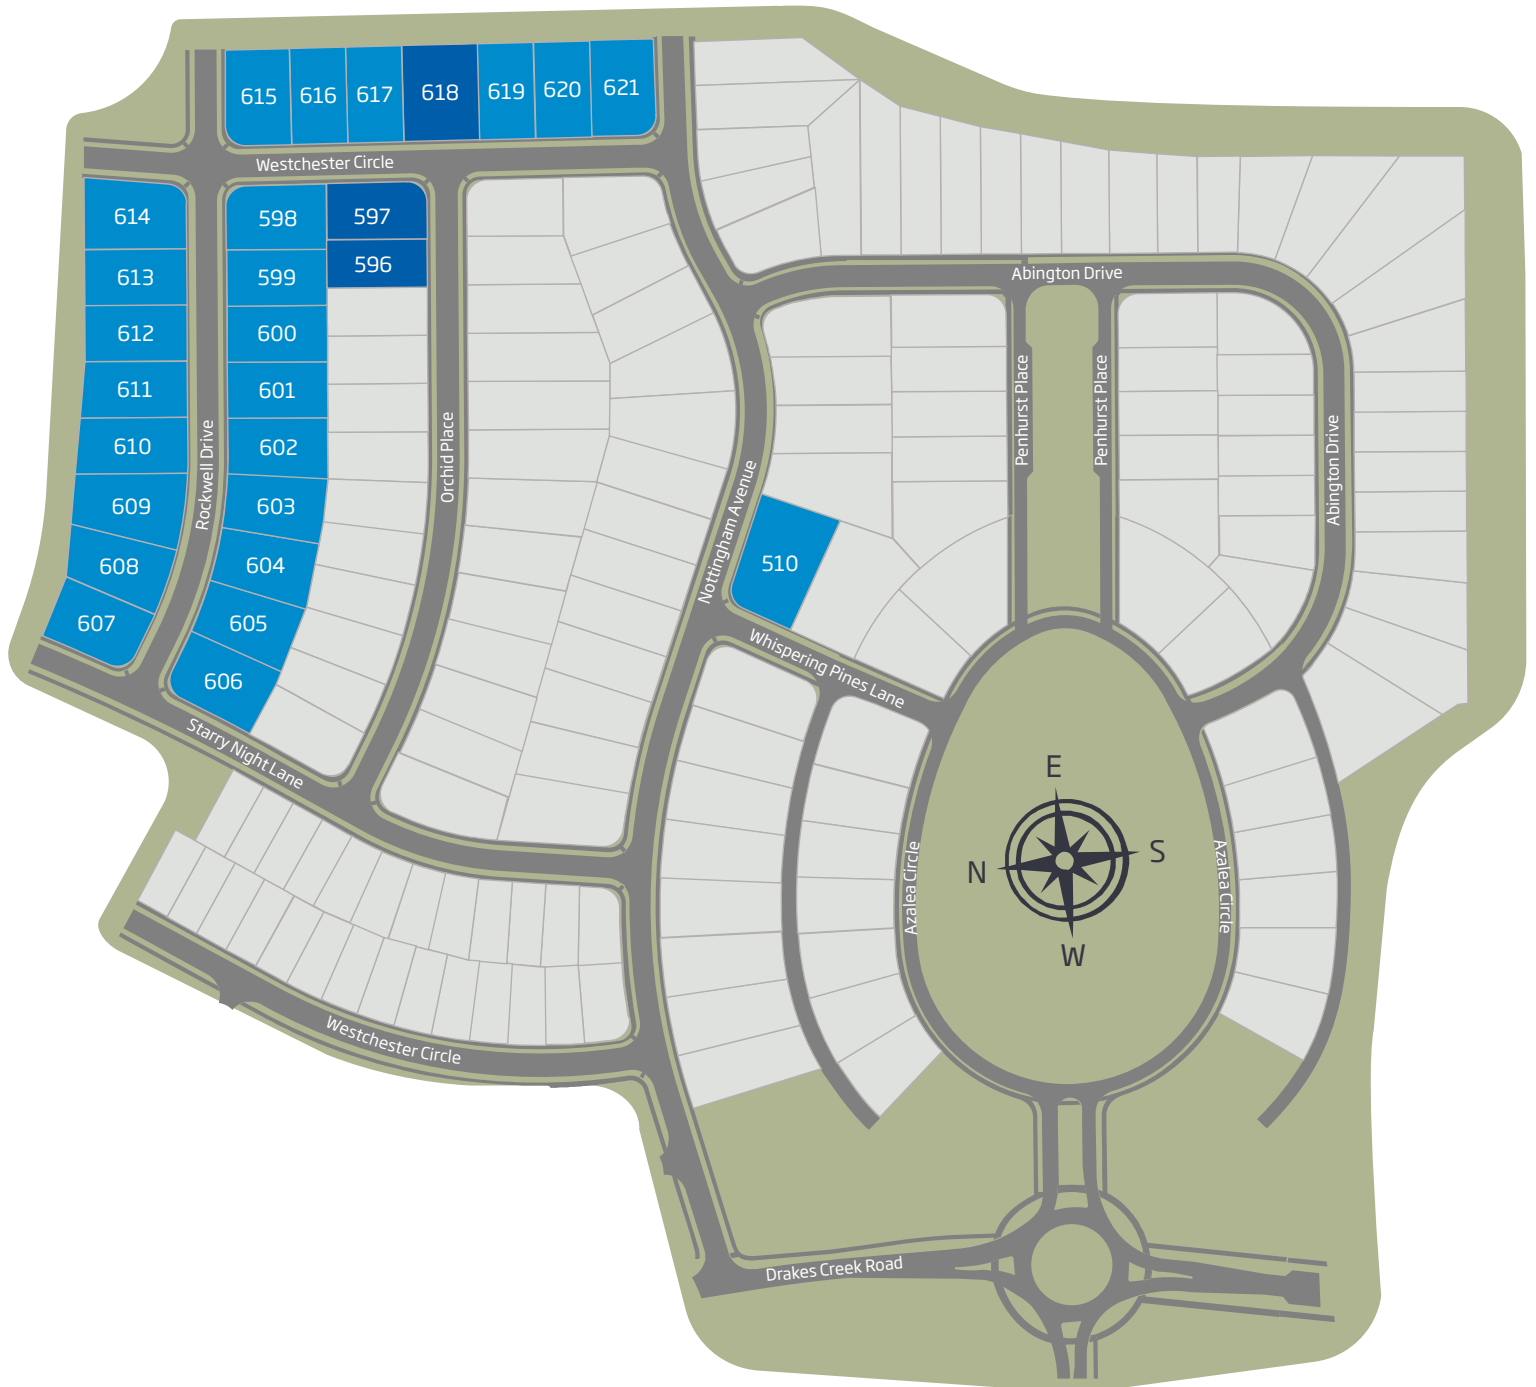

Durham Farms Classic Parks Collection II

Phase II - 70's - Section 26

312 Whispering Pines Lane | Hendersonville, TN | 615-236-8076 | Lennar.com

LENNAR

Site plans are conceptual in nature and are merely an artist's rendition. They are solely for illustrative purposes, should never be relied upon, and are subject to change. This is not an offer in states where prior registration is required. Void where prohibited by law. Copyright © 2020 Lennar Corporation. All rights reserved. Lennar and the Lennar logo are U.S. registered service marks or service marks of Lennar Corporation and/or its subsidiaries. Lennar Homes of Tennessee Lic #67035. Lennar Sales Corp., ph. 615-465-4328. (31425) 11/20