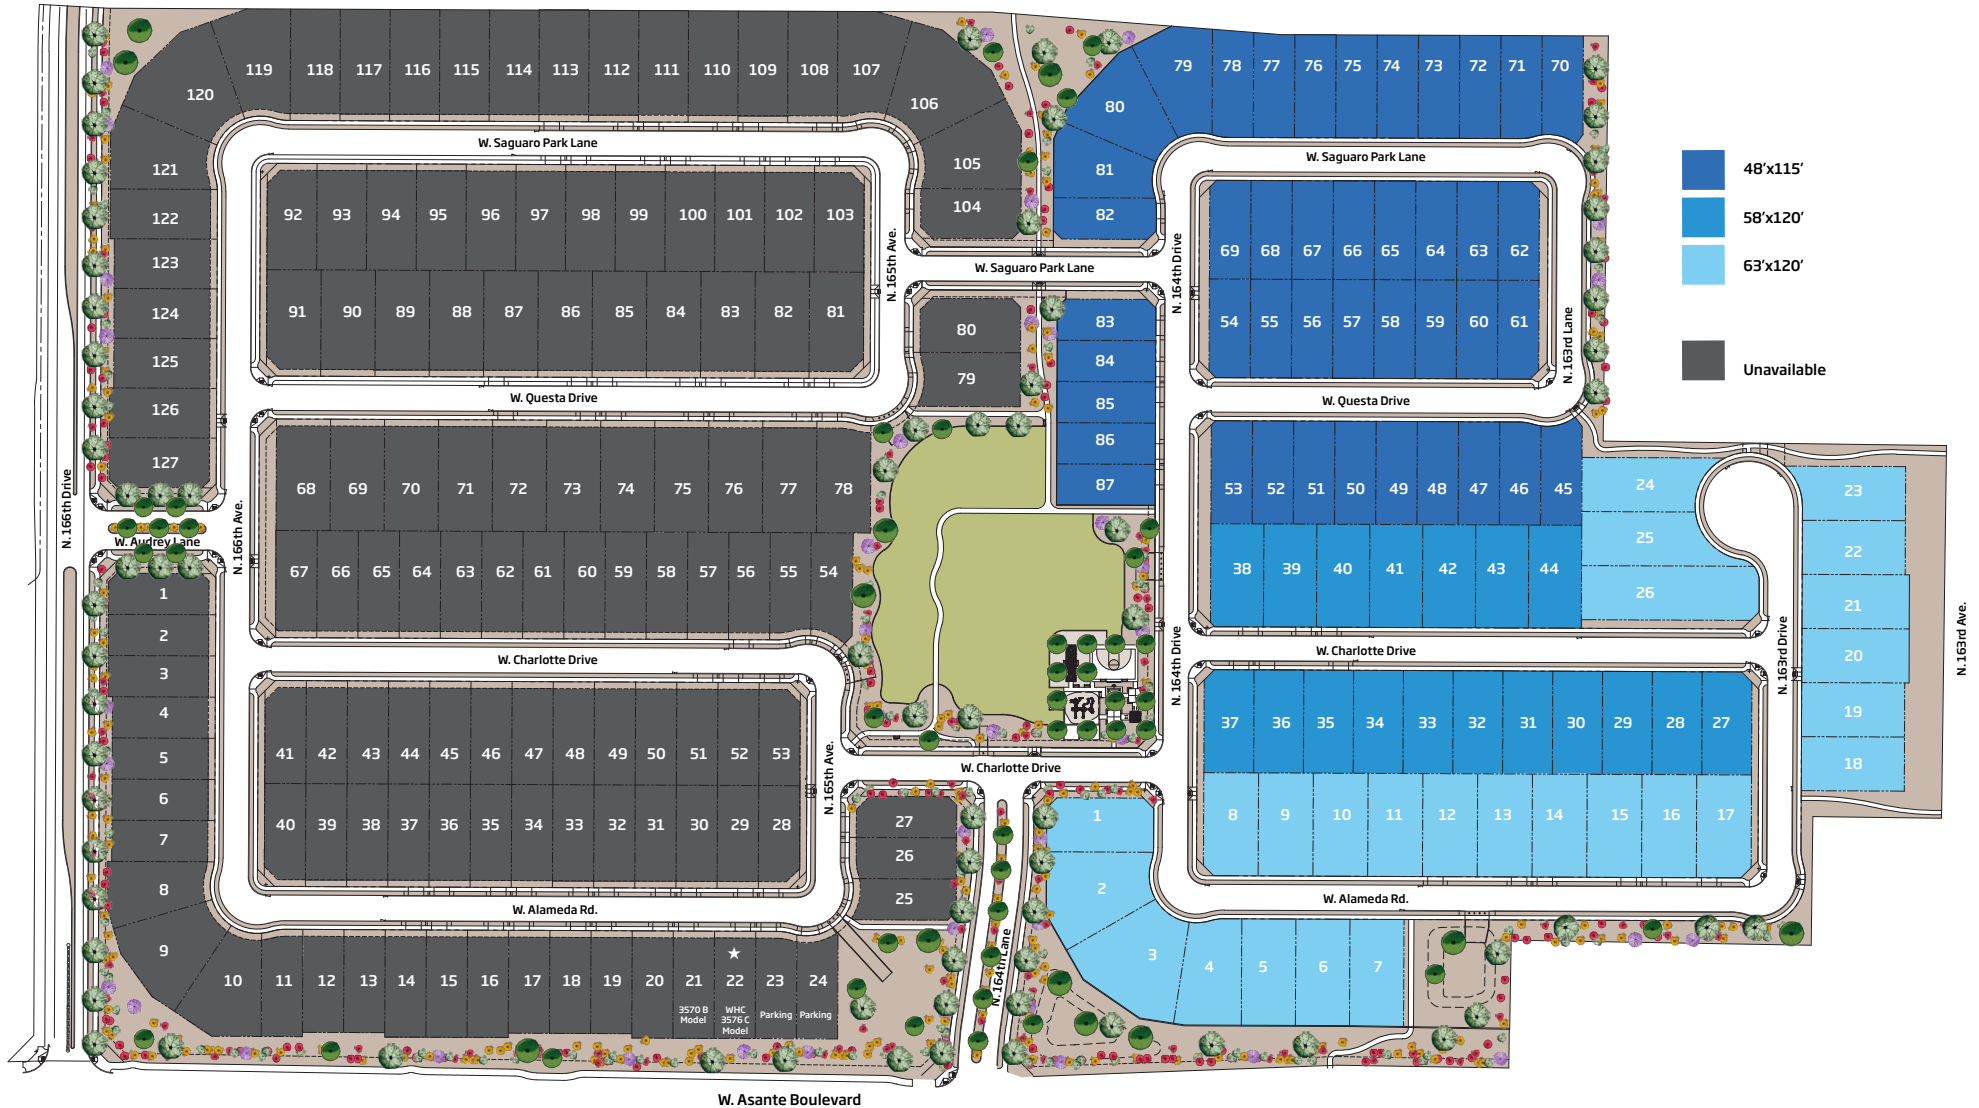

Discovery at Asante

Phase 2 Community Map - Homesites

Phase 2 | 16523 W. Alameda Dr. | Surprise, AZ 85387 | 800-864-1058 | Lennar.com

Plans to build out this neighborhood as proposed are subject to change without notice. Features, amenities, floorplans, elevations and designs vary and are subject to changes or substitution without notice. Items shown are artist's renderings and may contain options that are not standard on all models or not included in the purchase price. Availability may vary. Maps are not to scale and are for relative location purposes only. Site plans/community maps are conceptual in nature and are merely an artist's rendition. They are solely for illustrative purposes, should never be relied upon and are subject to change. This is not an offer in states where prior registration is required. Void where prohibited by law. Copyright © 2019 Lennar Corporation. Lennar, the Lennar logo, Everything's Included, Everything's Included logo, Next Gen and Next Gen logo are U.S. registered service marks or service marks of Lennar Corporation and/or its subsidiaries. Date 12/19 No offer to sell or lease may be made or to purchase or lease may be accepted prior to the issuance of an Arizona Public Report. A Public Report is available on the State Real Estate Department website www.azre.gov. Broker Lennar Sales Corp. Lennar Arizona Inc. - ROC# 232731, Lennar Arizona Construction Inc. - ROC# 228129, Lennar Communities Development Inc. - ROC# 137295 6.19.19