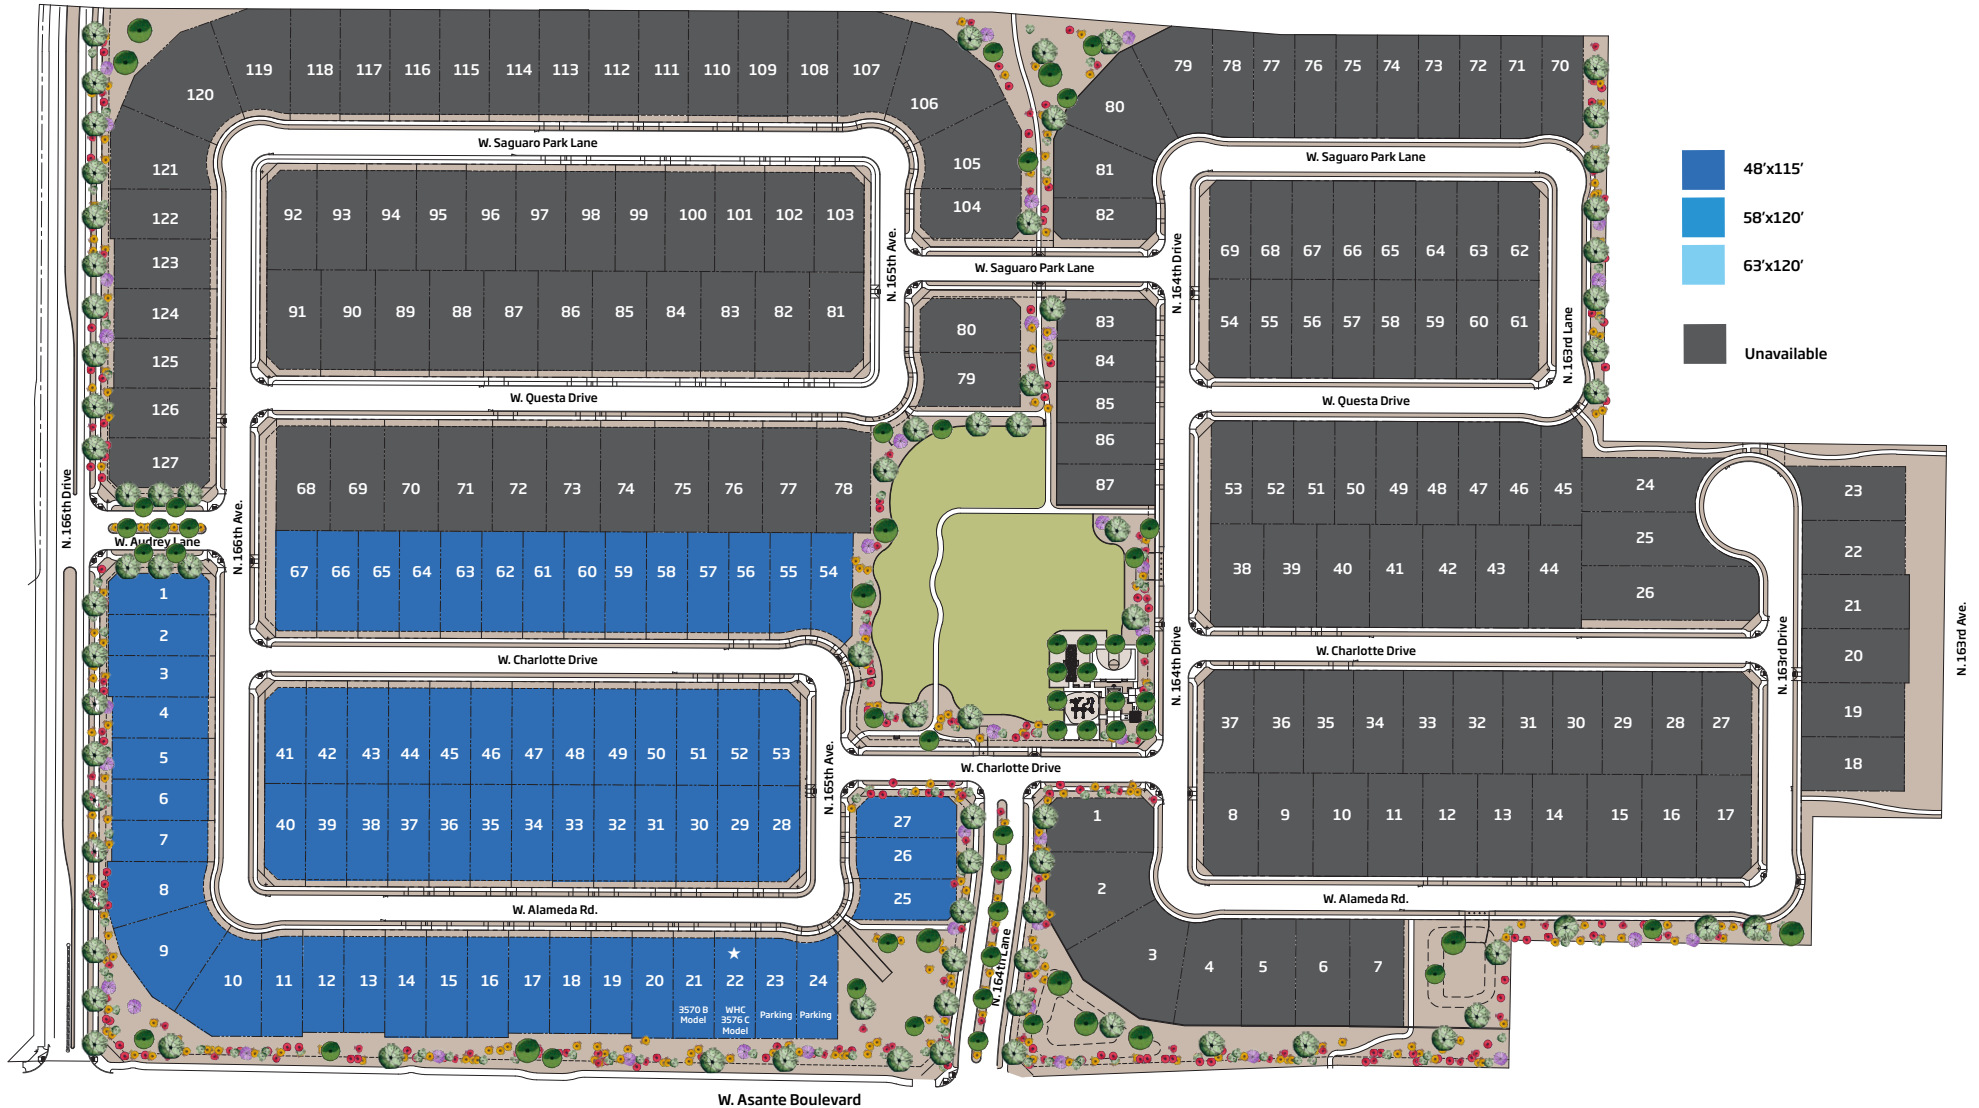

## Phase 1A Community Map - Homesites

Phase 1A | 16523 W. Alameda Dr. | Surprise, AZ 85387 | 800-864-1058 | Lennar.com

**LENNAR**

Site plans and community maps are conceptual in nature and are merely an artist's rendition. These maps are solely for illustrative purposes and should never be relied upon. The past, present, future or proposed roads, easements, land uses, conditions, plat maps, lot sizes or layouts, zoning utilities, drainage, land conditions or development of any type whatsoever, whether reflected on the site plan or map, or whether outside the boundaries of the site plan or map, may not be shown or may be incomplete or inaccurate. The past, present, future or proposed roads, easements, land uses, conditions, plat maps, lot sizes or layouts, zoning utilities, drainage, land conditions or development of any type may or may not change in the future. It is not uncommon that any of the foregoing can change without notice to you. You should never rely on the accuracy of this map in making decisions relative to purchasing any property. We reserve the right to make changes at any time without notice. Map not to scale. No offer to sell or lease may be made or to purchase or lease may be accepted prior to issuance of an Arizona Public Report. A Public Report is available at the State Real Estate Department website [www.azre.gov](http://www.azre.gov). Broker Lennar Sales Corp. Lennar Arizona, Inc. dba Lennar Homes ROC# 232731, Lennar Arizona Construction, Inc. ROC# 228129, Lennar Communities Development, Inc., ROC# 137295, US Home of Arizona Construction Company ROC# 065983, Greystone Construction, Inc. ROC# 256680. Copyright © 2019 Lennar Corporation. All rights reserved. Lennar and the Lennar logo are U.S. registered service marks or service marks of Lennar Corporation and/or its subsidiaries. 6.19.19