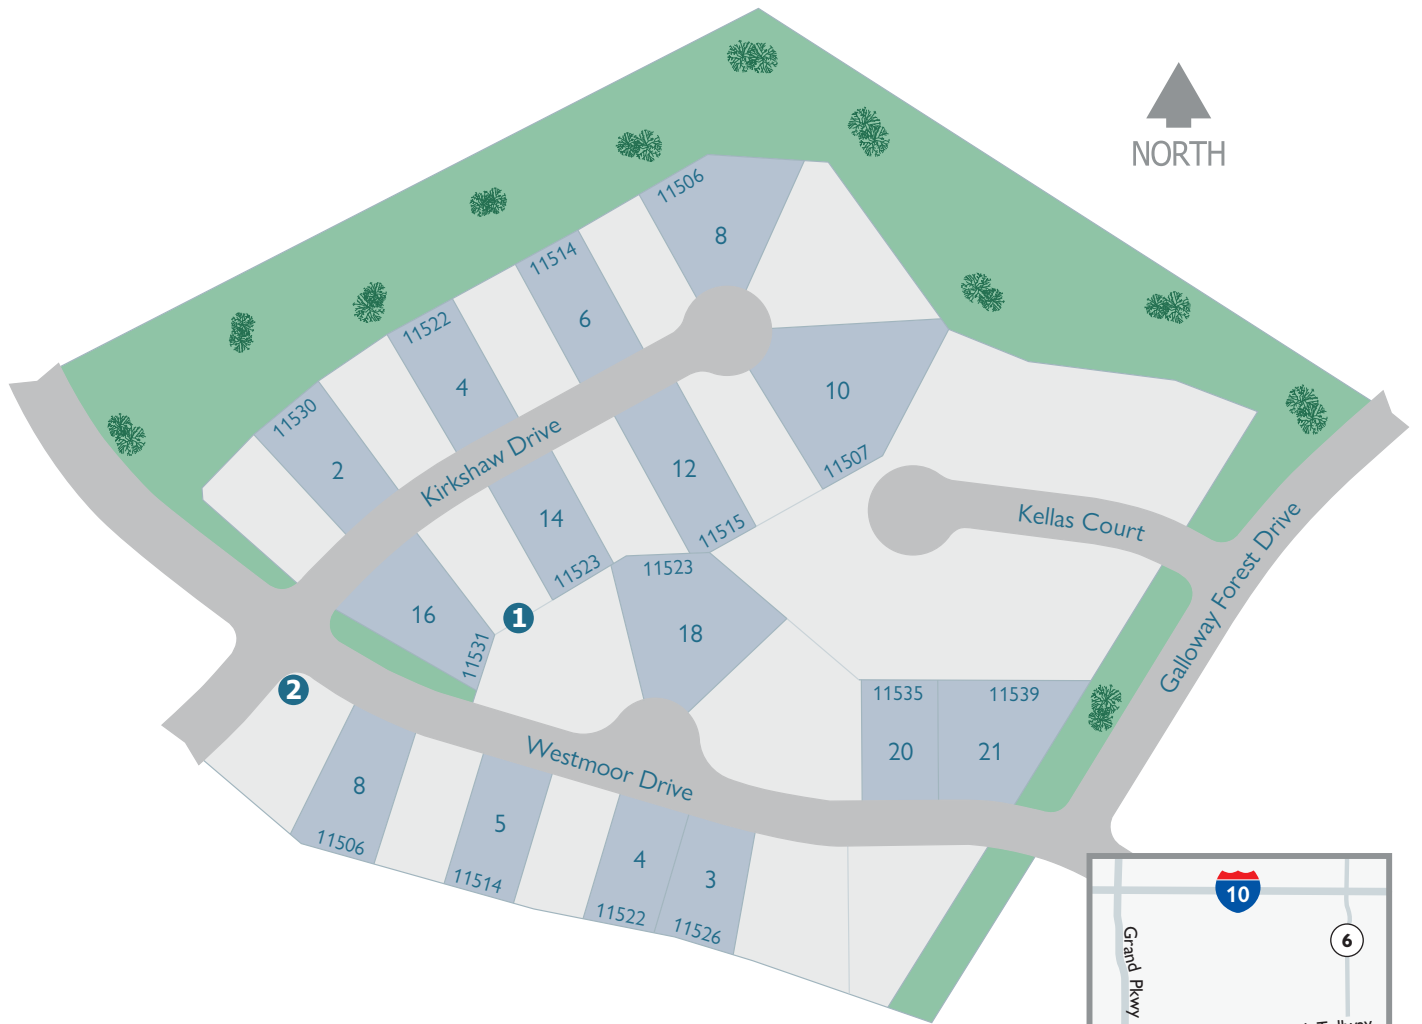

Aliana: COMMUNITY MAP | Section 51

18119 SHIMMER LANE | RICHMOND, TX 77407 | (281) 207-6202 | VILLAGEBUILDERS.COM

Aliana: COMMUNITY MAP | Section 64

18119 SHIMMER LANE | RICHMOND, TX 77407 | (281) 207-6202 | VILLAGEBUILDERS.COM

Plans to build out this neighborhood as proposed are subject to change without notice. Maps are not to scale and are for relative location purposes only. Site plans and community maps are conceptual in nature and merely an artist's rendition. They are solely for illustrative purposes, should never be relied upon, and are subject to change. Copyright © 2020. Village Builders and the Village Builders logo are U.S. registered service marks or service marks of Lennar Corporation and/or its subsidiaries. 1/1/20