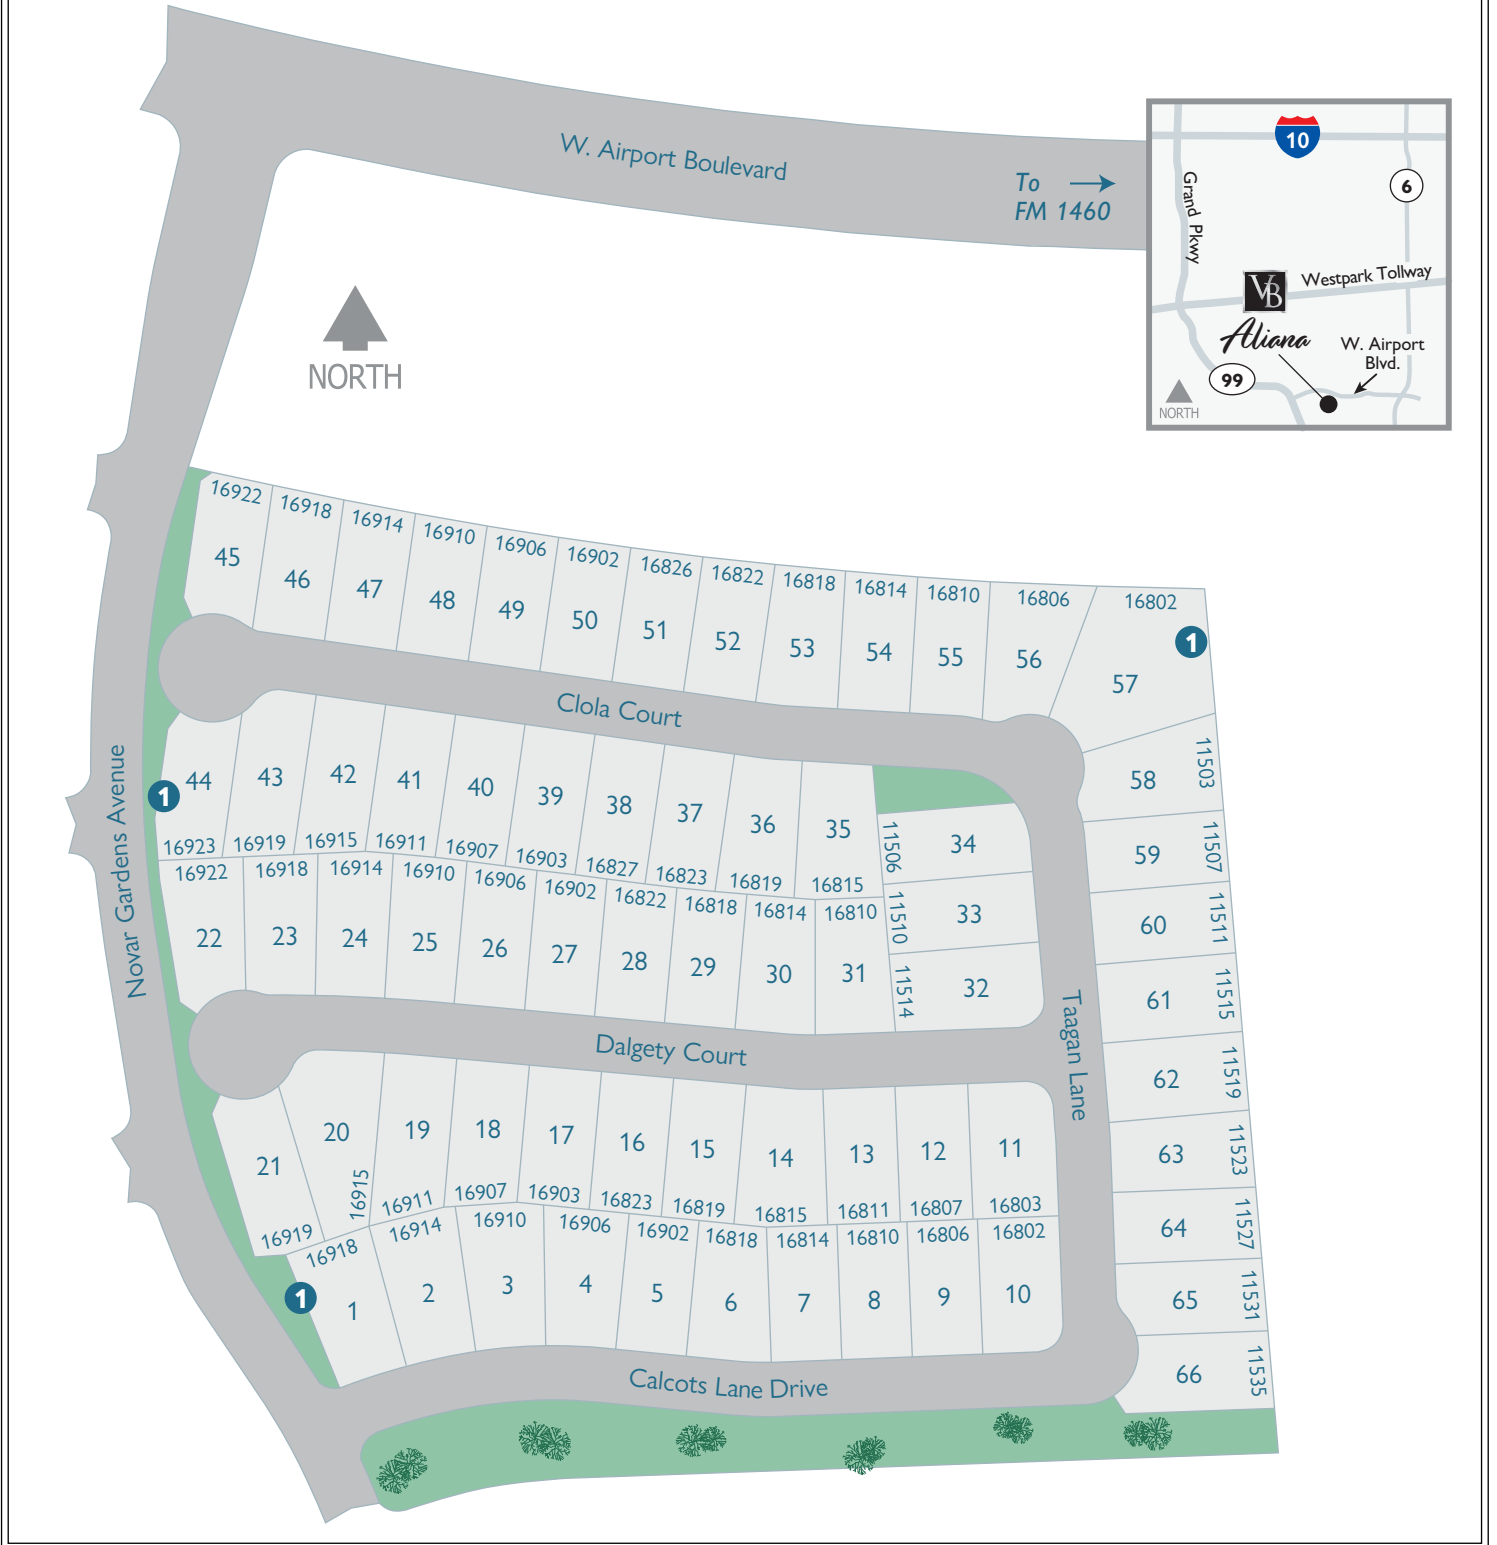

Aliana: COMMUNITY MAP | Section 51

18119 SHIMMER LANE | RICHMOND, TX 77407 | (281) 207-6202 | VILLAGEBUILDERS.COM

Aliana: COMMUNITY MAP | Section 64

18119 SHIMMER LANE | RICHMOND, TX 77407 | (281) 207-6202 | VILLAGEBUILDERS.COM

Plans to build out this neighborhood as proposed are subject to change without notice. Maps are not to scale and are for relative location purposes only. Site plans and community maps are conceptual in nature and merely an artist's rendition. They are solely for illustrative purposes, should never be relied upon, and are subject to change. Copyright © 2020. Village Builders and the Village Builders logo are U.S. registered service marks or service marks of Lennar Corporation and/or its subsidiaries. 1/1/20