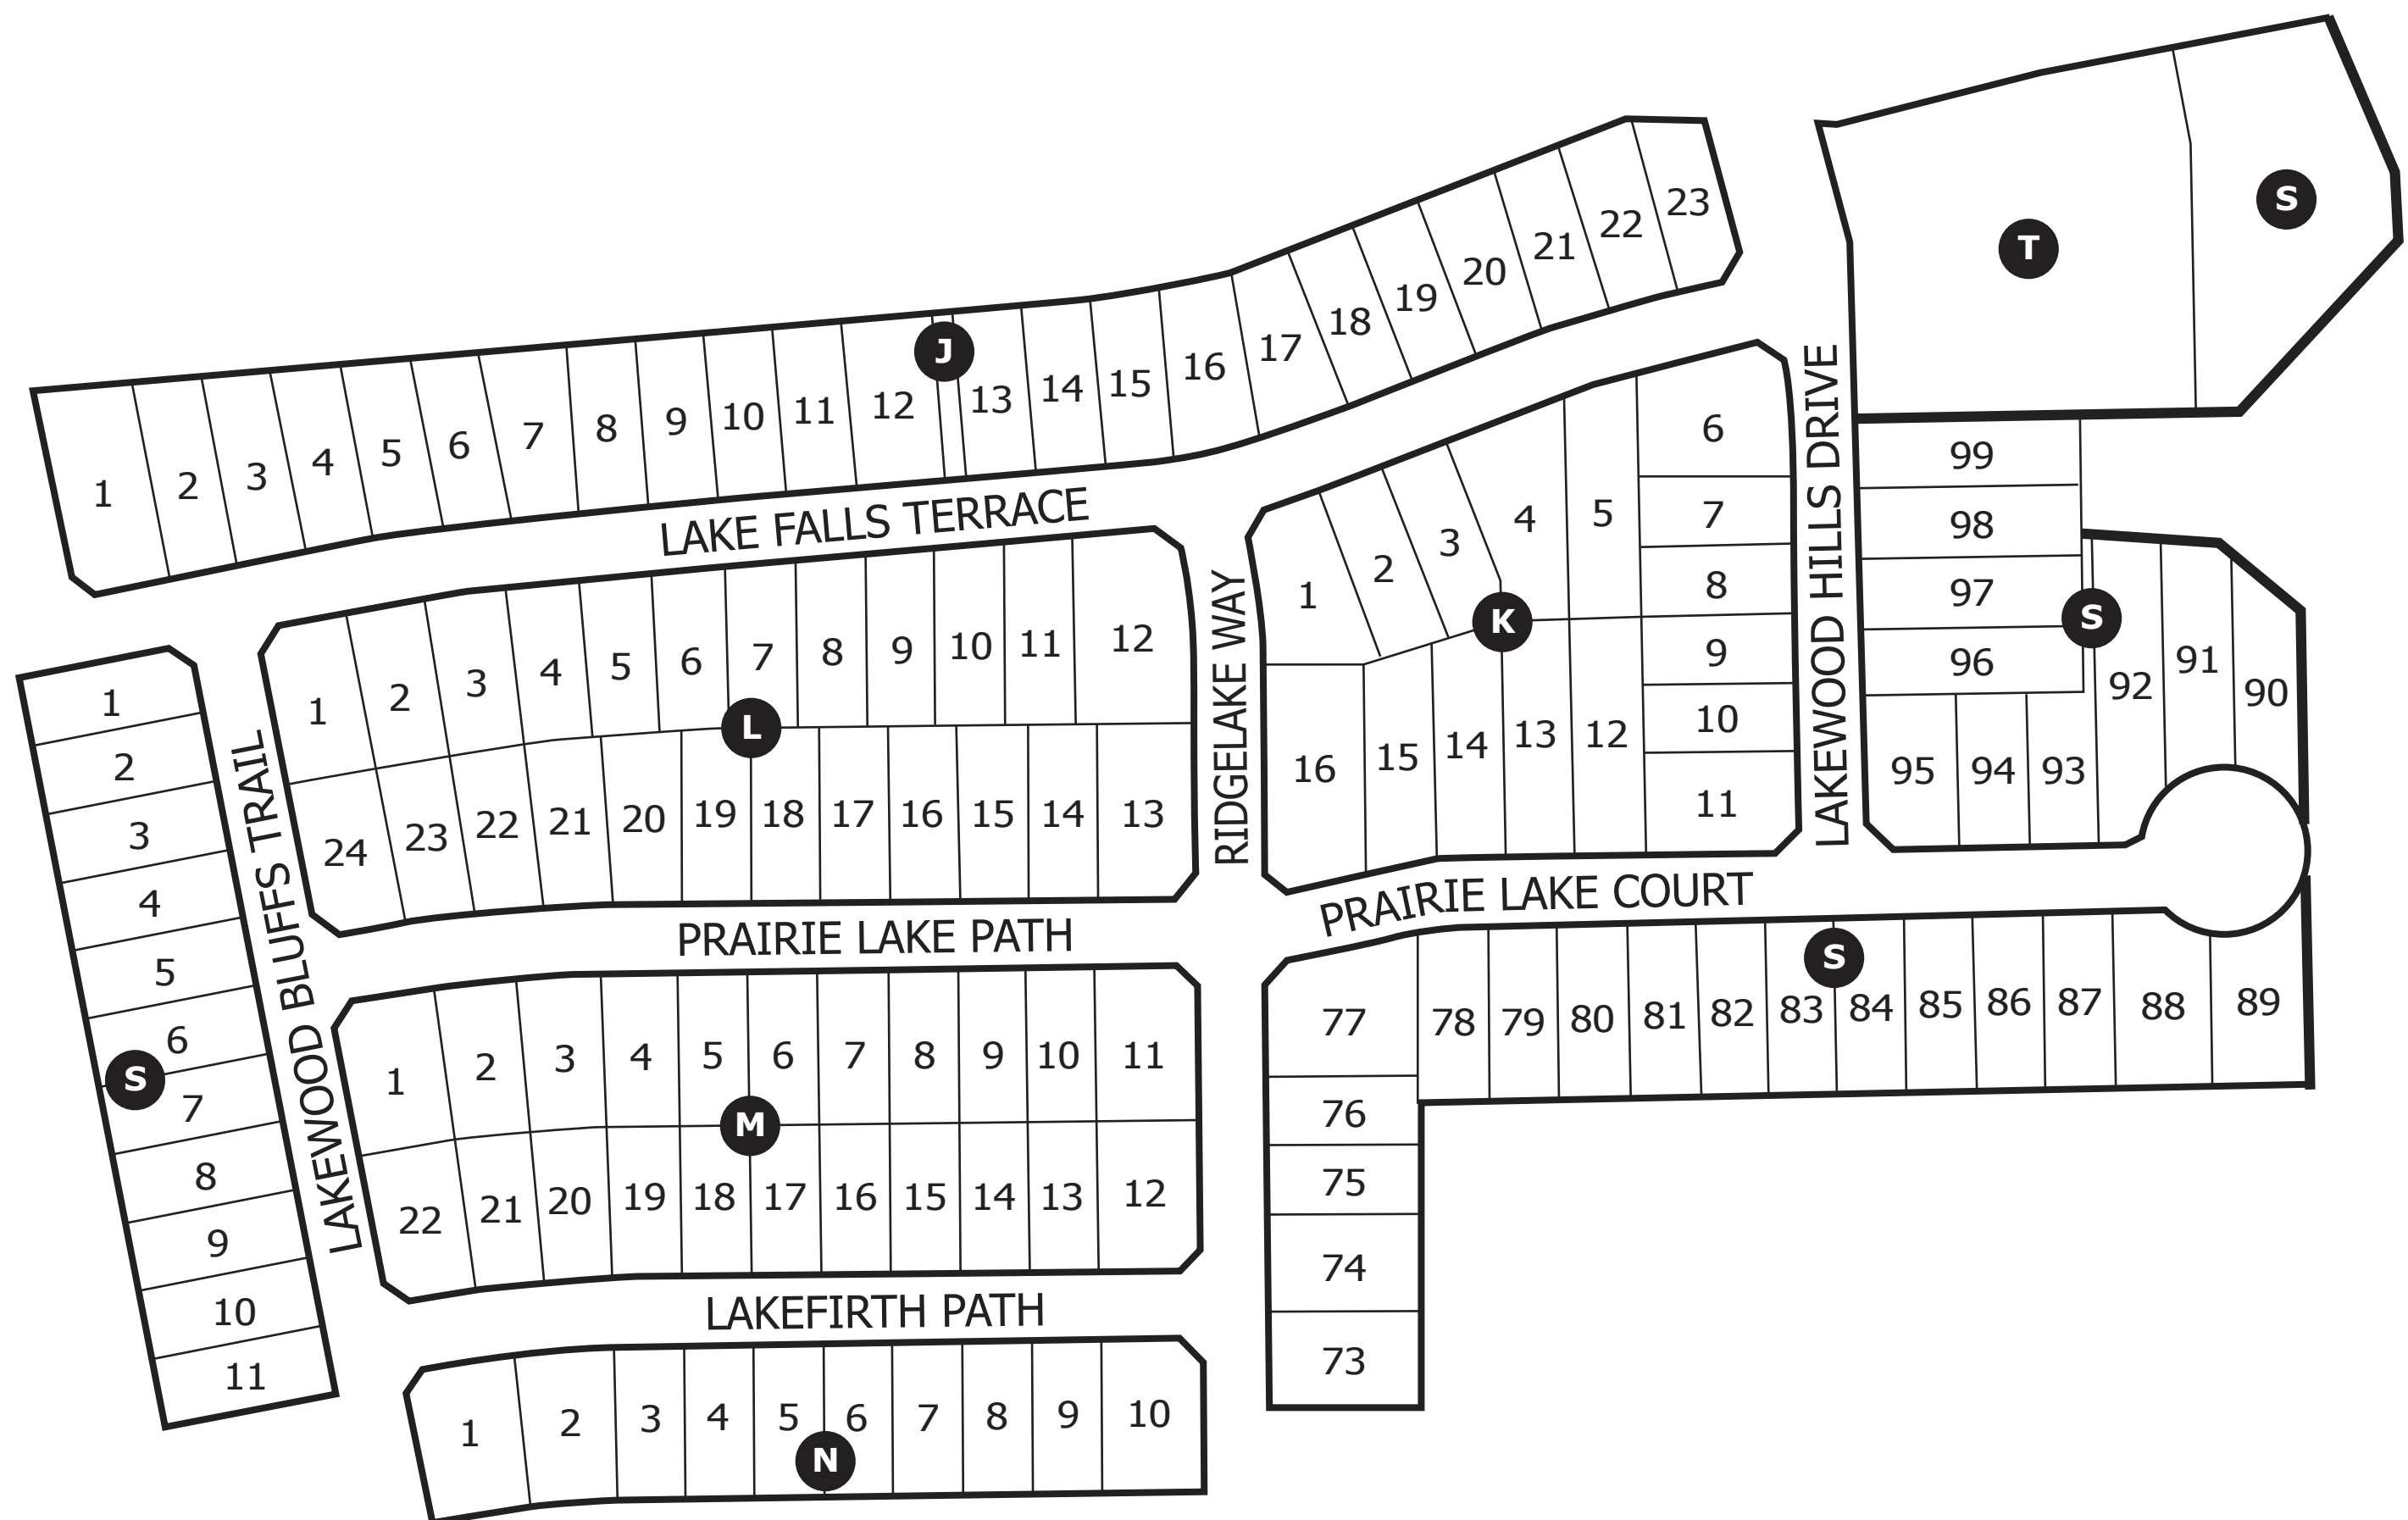

# Lakewood Hills

## Phase 1

**LENNAR.COM**

1707 Market Place Blvd., Irving, Texas 75063 • 469-587-5500

Plans and elevations are artist's renderings and may contain options, which are not standard on all models. Lennar reserves the right to make changes to these floor plans, specifications, dimensions and elevations without prior notice. Stated dimensions and square footage are approximate and should not be used as representation of the home's precise or actual size. Any statement, verbal or written, regarding "under air" or "finished area" or any other description or modifier of the square footage size of any home is a shorthand description of the manner in which the square footage was estimated and should not be construed to indicate certainty. Copyright © 2012 Lennar Corporation. Lennar and the Lennar logo are registered service marks of Lennar Corporation and/or its subsidiaries. 3/12